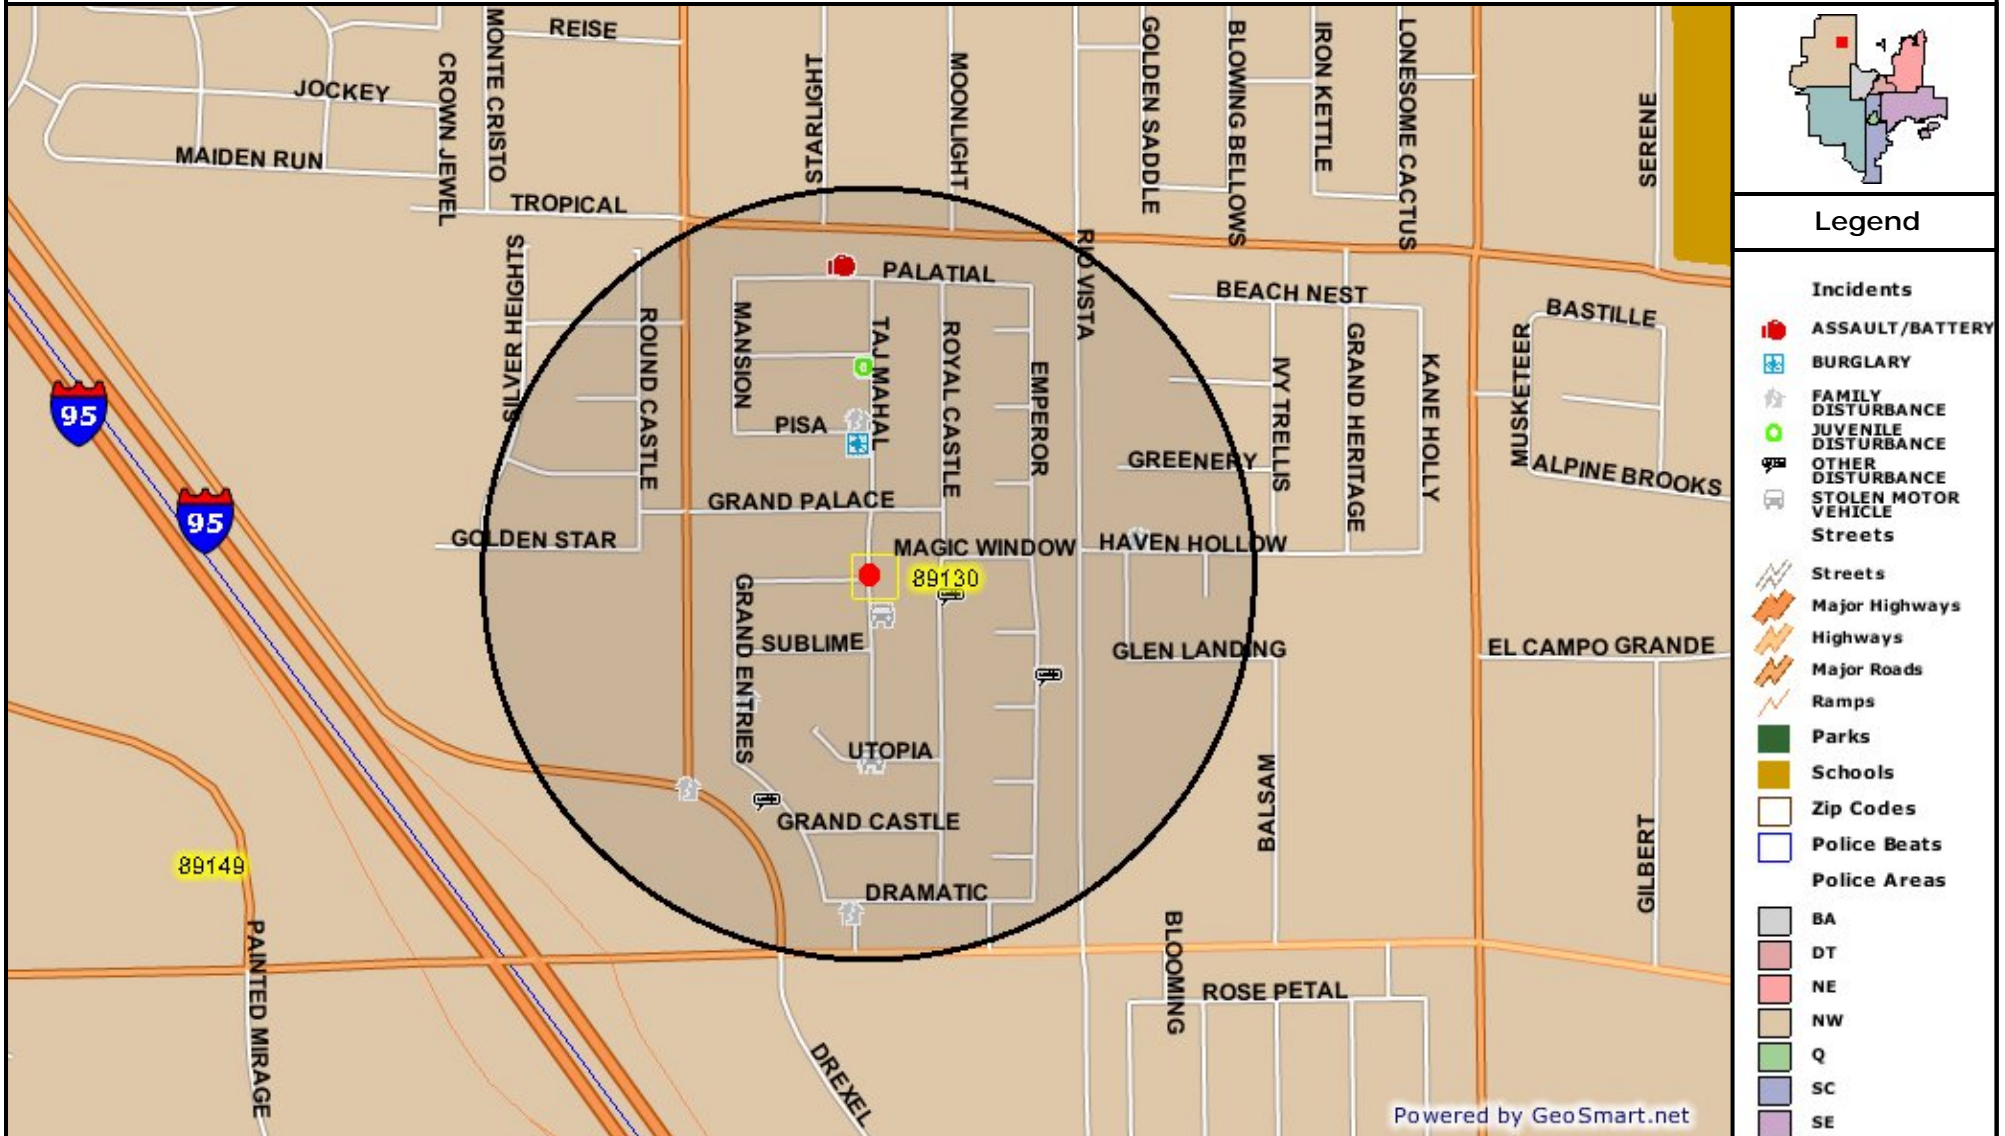

Grand Entries

Mar 14, 2006 - Apr 12, 2006

Contents of this map are Copyright 2004, Las Vegas Metro Police Department and may not be reproduced without prior written permission.

WARNING: This map does not meet national map accuracy standards and cannot be used for engineering purposes.

Detailed Incident Report (Sorted Ascending By Crime Type)

#	Crime Type	Date	Time	100 Block
1	ASSAULT/BATTERY W/A GUN	20060328	17:53:26	7200 HUNDRED BLOCK OF PALATIAL AV
2	BURGLARY	20060408	19:44:27	7200 HUNDRED BLOCK OF PISA AV
3	FAMILY DISTRUBANCE	20060330	08:40:10	SKY POINTE DR&N TENAYA WY
4	FAMILY DISTRUBANCE	20060331	19:45:44	7100 HUNDRED BLOCK OF DRAMATIC WY
5	FAMILY DISTRUBANCE	20060401	01:38:16	7200 HUNDRED BLOCK OF PISA AV
6	FAMILY DISTRUBANCE	20060401	17:05:27	5700 HUNDRED BLOCK OF GRAND ENTRIES DR
7	FAMILY DISTRUBANCE	20060404	19:26:52	6900 HUNDRED BLOCK OF HAVEN HOLLOW AV
8	JUVENILE DISTURBANCE	20060325	19:57:33	7200 HUNDRED BLOCK OF LONDON BRIDGE AV
9	OTHER DISTURBANCE	20060328	23:23:57	5600 HUNDRED BLOCK OF GRAND ENTRIES DR
10	OTHER DISTURBANCE	20060406	23:24:23	5700 HUNDRED BLOCK OF ROYAL CASTLE LA
11	OTHER DISTURBANCE	20060408	16:44:06	5700 HUNDRED BLOCK OF EMPEROR WY
12	STOLEN MOTOR VEHICLE	20060325	07:34:37	TAJ MAHAL DR&UTOPIA WY
13	STOLEN MOTOR VEHICLE	20060404	09:24:23	5700 HUNDRED BLOCK OF TAJ MAHAL DR
14	STOLEN MOTOR VEHICLE	20060404	09:40:36	5700 HUNDRED BLOCK OF TAJ MAHAL DR