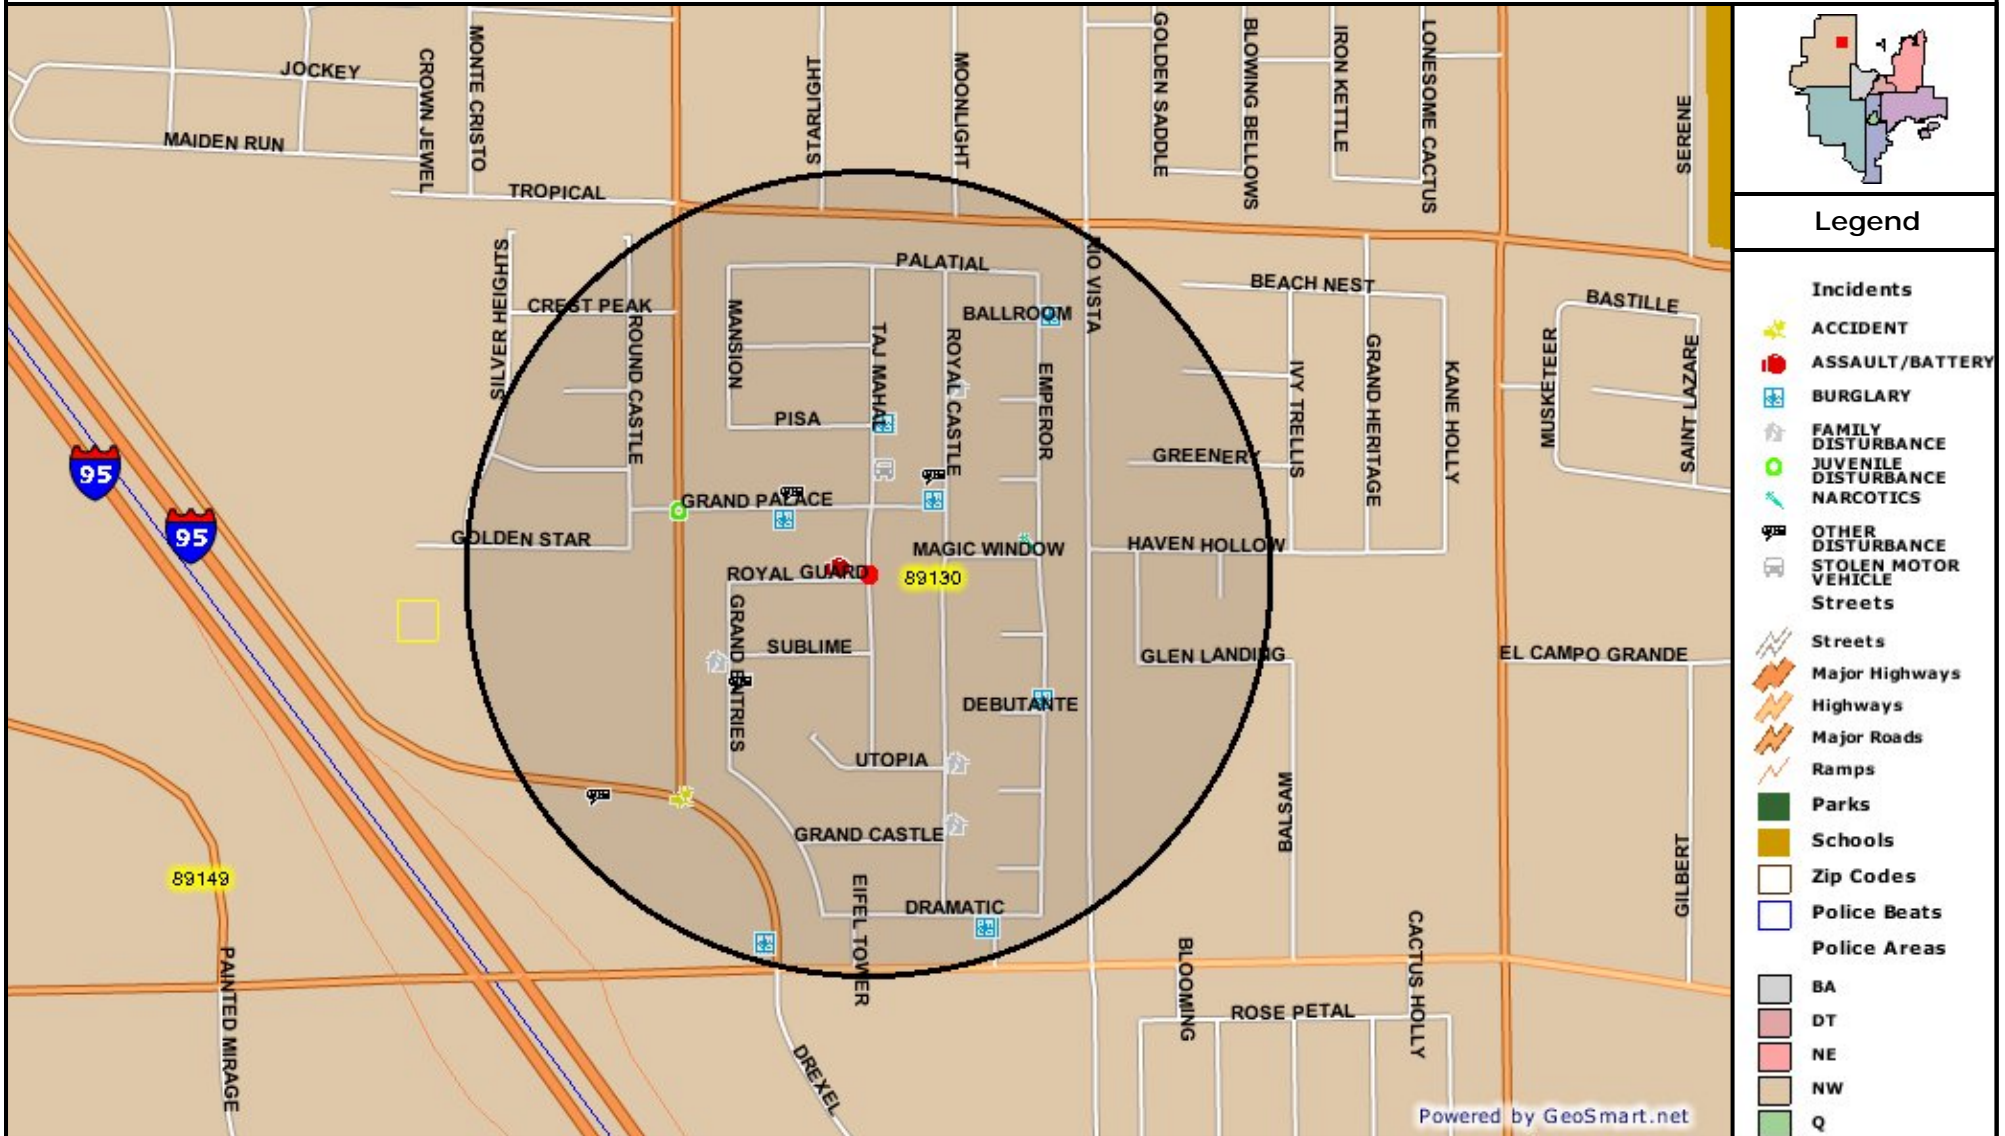

Grand Entries

Feb/12/06 - Mar/14/06

Contents of this map are Copyright 2004, Las Vegas Metro Police Department and may not be reproduced without prior written permission.

WARNING: This map does not meet national map accuracy standards and cannot be used for engineering purposes.