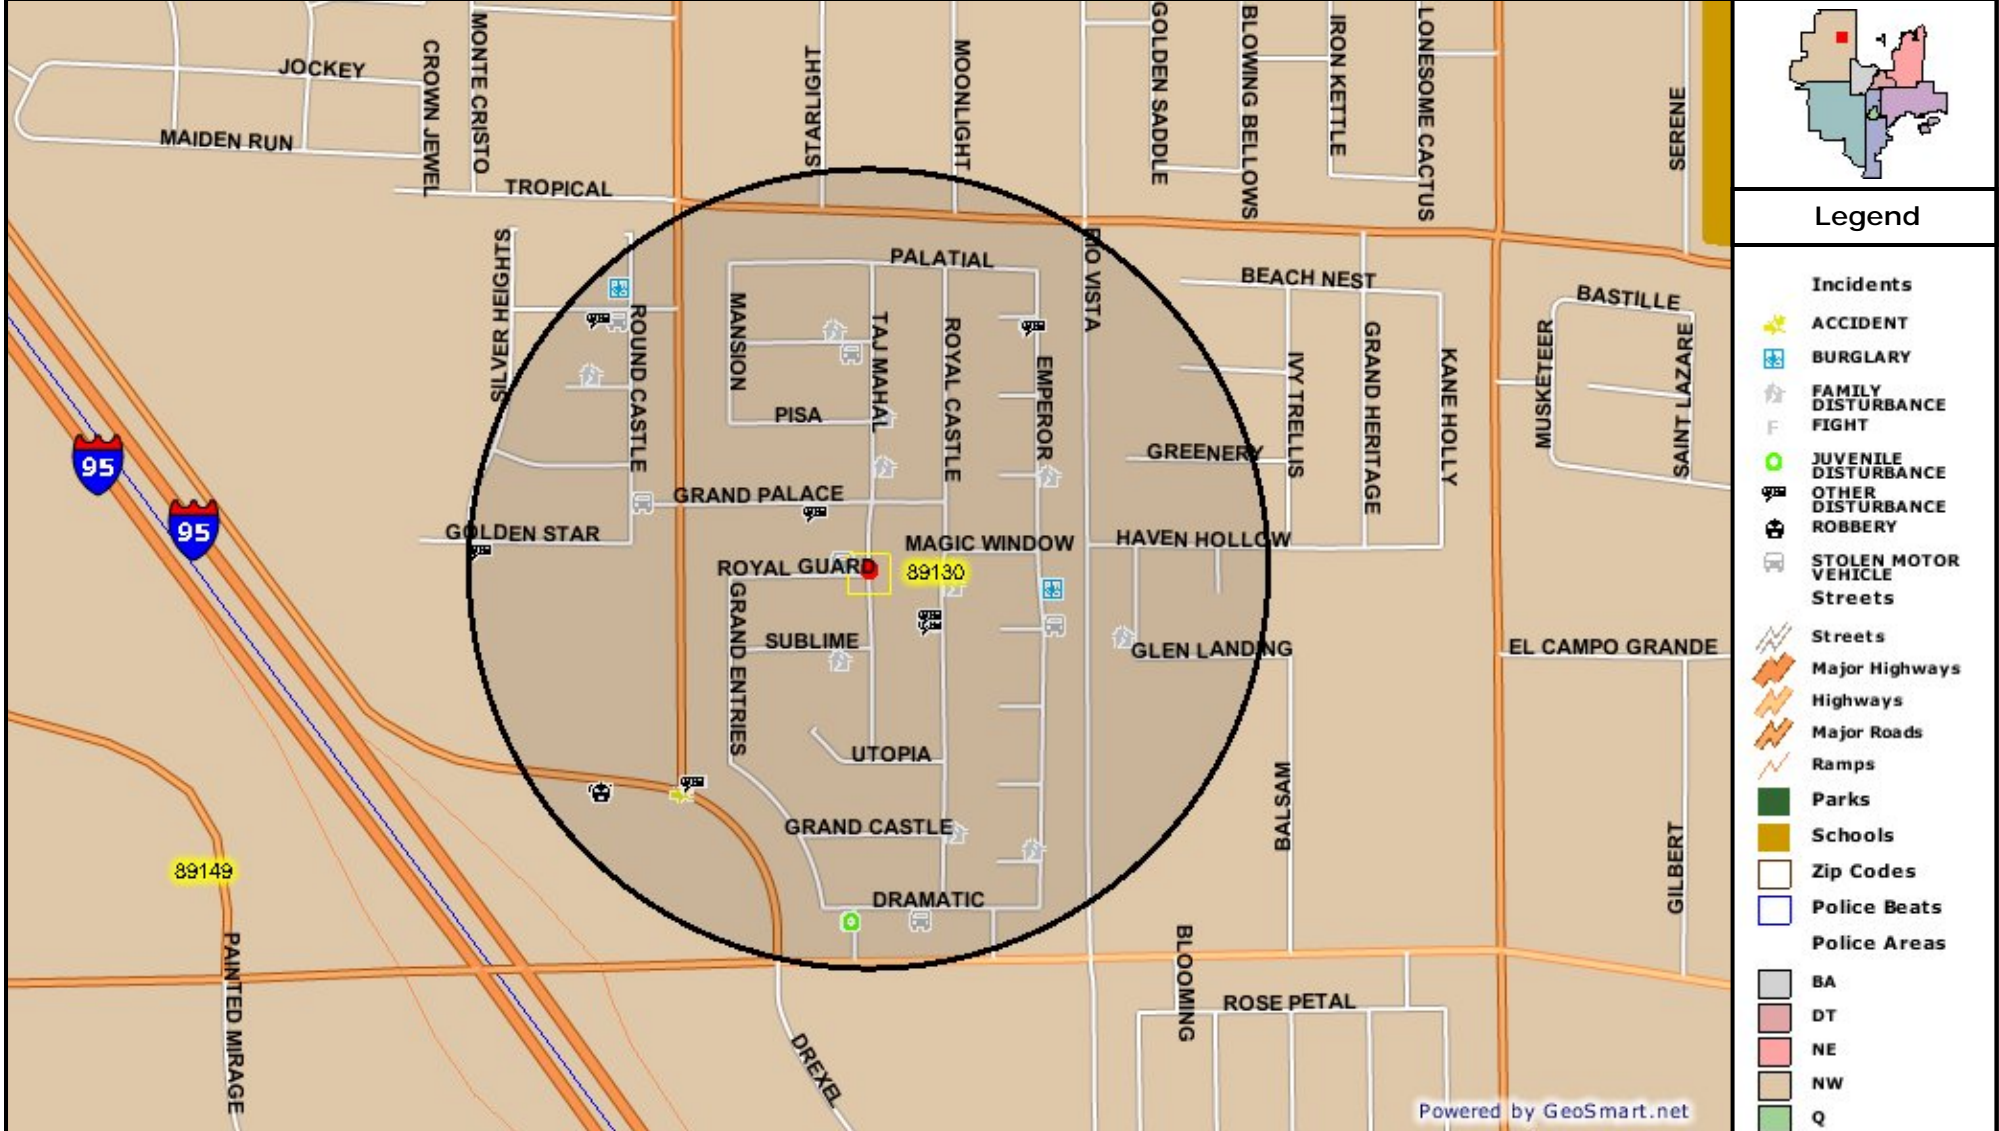

Grand Entries Crime Report

14 May 2006 - 14 July 2006

Contents of this map are Copyright 2004, Las Vegas Metro Police Department and may not be reproduced without prior written permission.

WARNING: This map does not meet national map accuracy standards and cannot be used for engineering purposes.