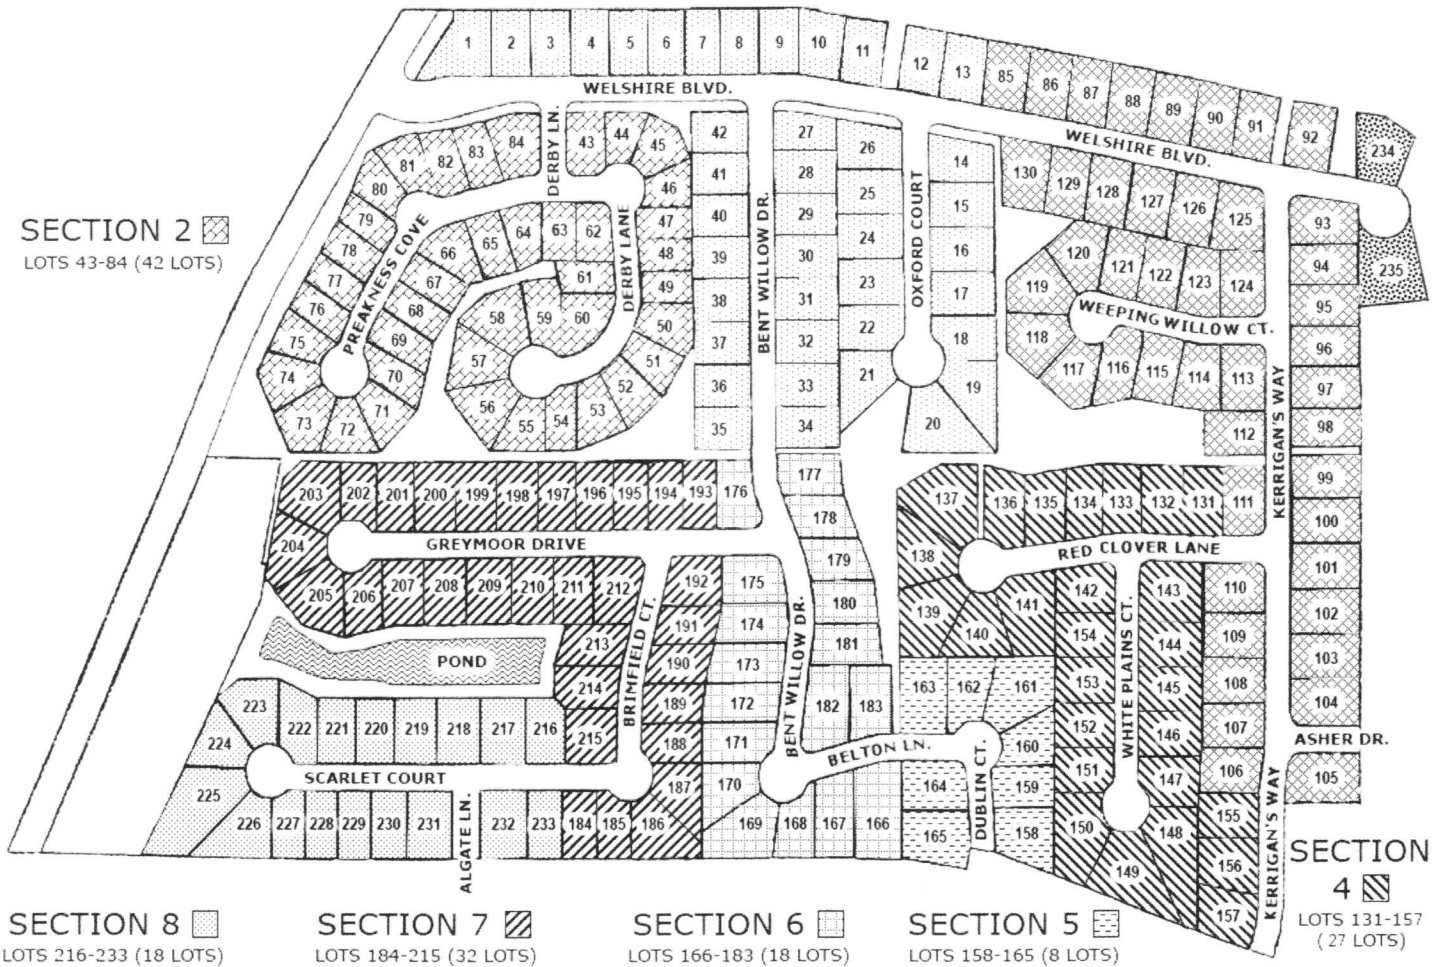

# COMMUNITY OF KENSINGTON DOWNS

SECTION 1 □  
LOTS 1-42 (42 LOTS)

SECTION 3 ▤  
LOTS 85-130 (46 LOTS)

SECTION 9 ▩  
LOTS 234-235 (2 LOTS)

SECTION 2 ▨  
LOTS 43-84 (42 LOTS)

SECTION 8 □  
LOTS 216-233 (18 LOTS)

SECTION 7 ▨  
LOTS 184-215 (32 LOTS)

SECTION 6 ▧  
LOTS 166-183 (18 LOTS)

SECTION 5 ▩  
LOTS 158-165 (8 LOTS)

SECTION 4 ▨  
LOTS 131-157  
(27 LOTS)