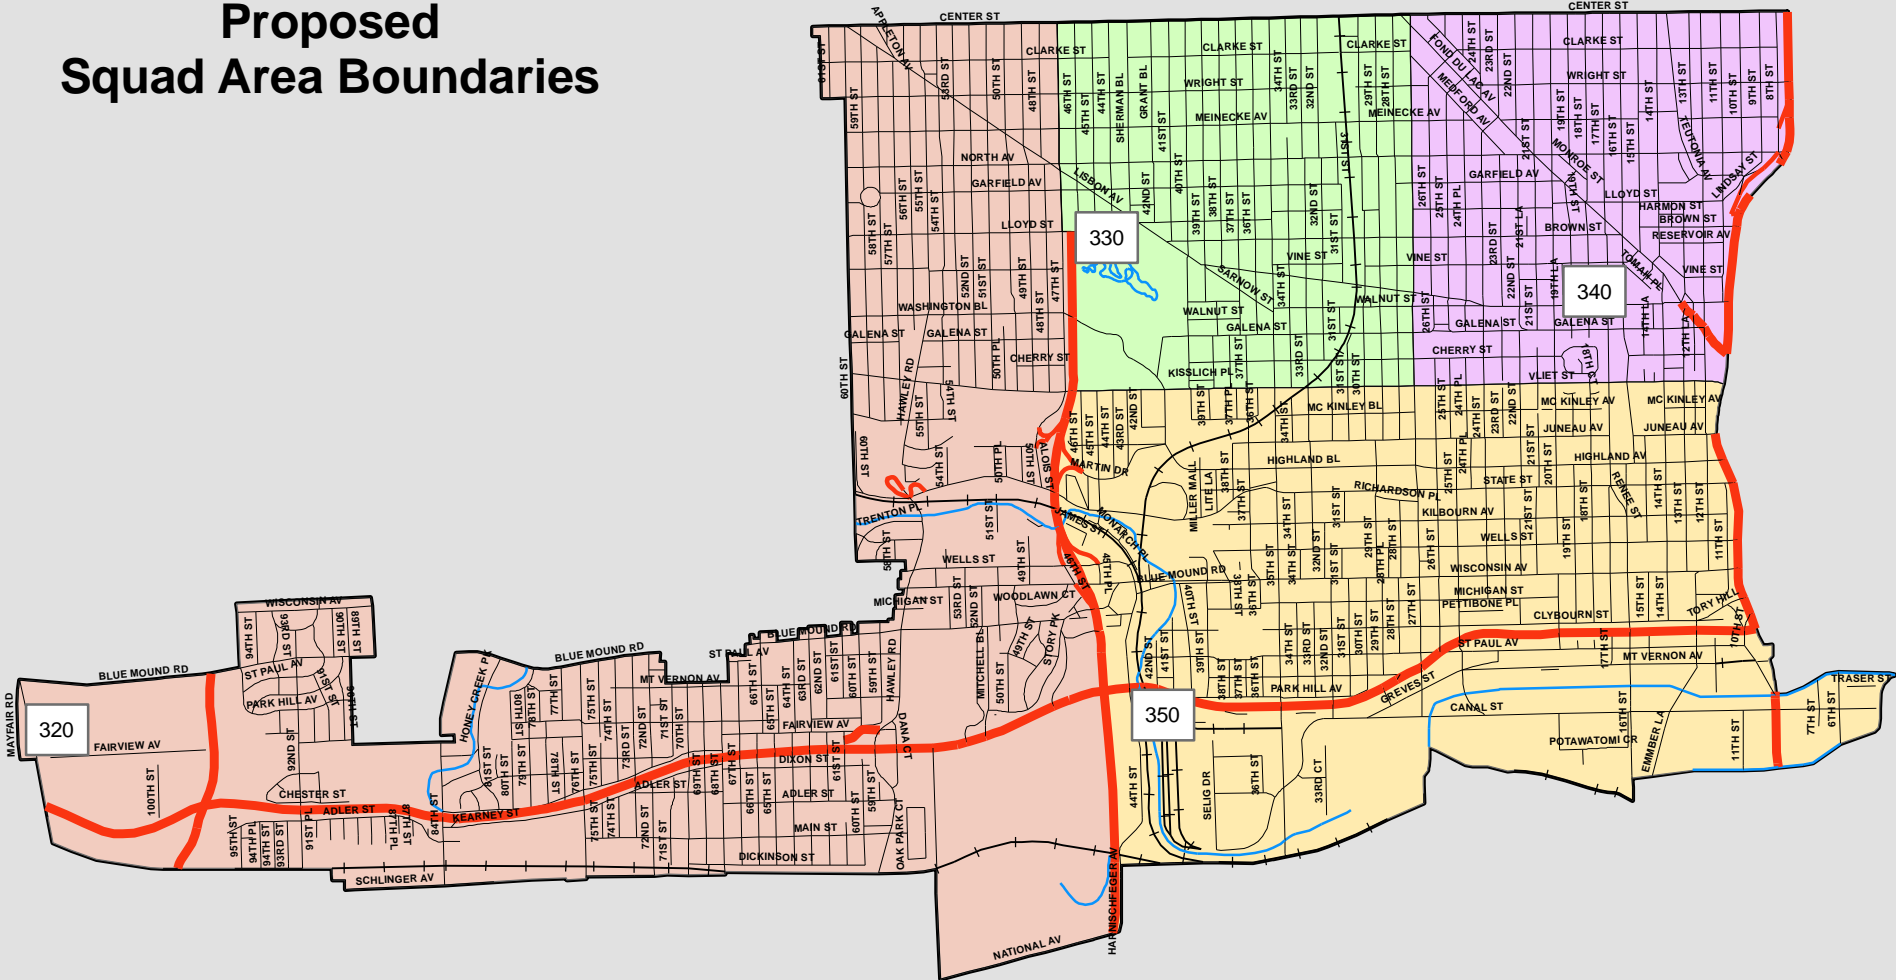

City of Milwaukee

District & Squad Area Boundaries

Effective Sunday, June 28, 2009

City of Milwaukee
 District Two
 Proposed
 Squad Area Boundaries

City of Milwaukee

District Three

Proposed Squad Area Boundaries

City of Milwaukee District Four Proposed Squad Area Boundaries

City of Milwaukee
District Five
Proposed
Squad Area Boundaries

City of Milwaukee

District Six

Proposed Squad Area Boundaries

0 0.25 0.5 1 Miles

City of Milwaukee
 District Seven
 Proposed
 Squad Area Boundaries