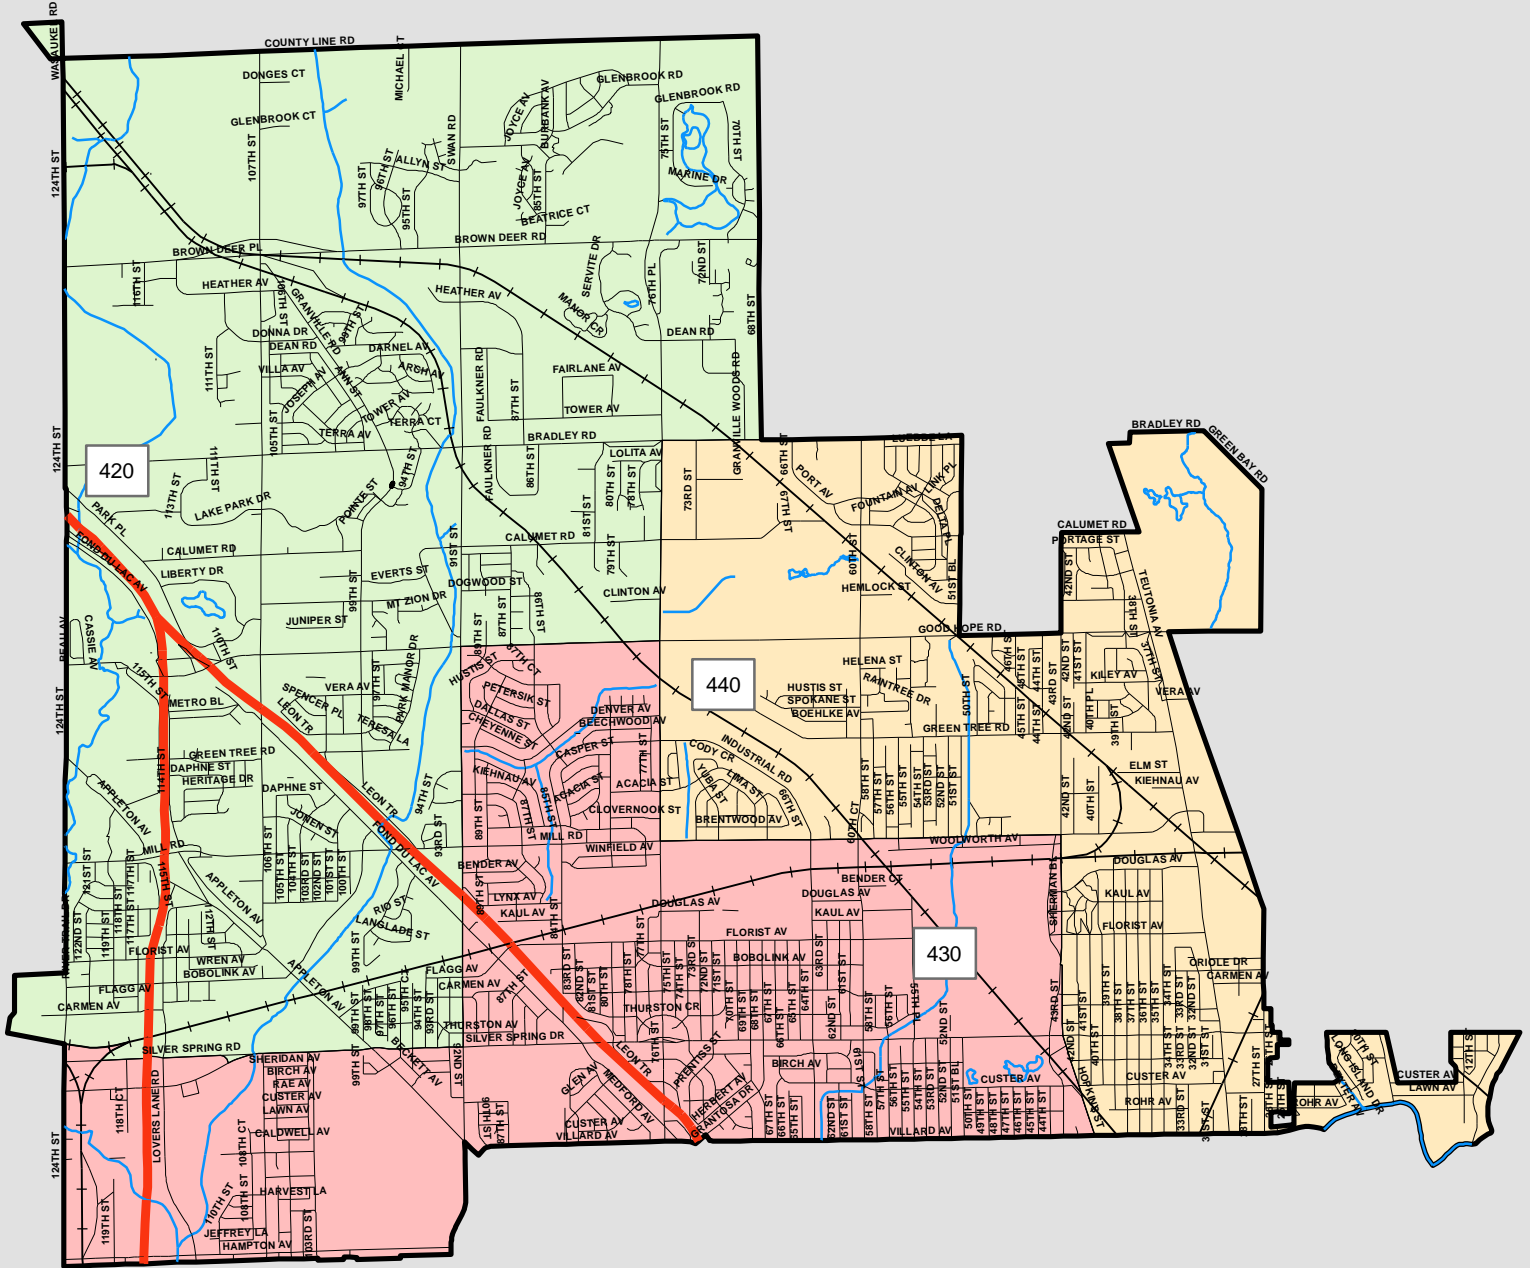

City of Milwaukee

District & Squad Area Boundaries

Effective Sunday, June 28, 2009

City of Milwaukee
 District Two
 Proposed
 Squad Area Boundaries

City of Milwaukee

District Three

Proposed Squad Area Boundaries

City of Milwaukee District Four Proposed Squad Area Boundaries

City of Milwaukee
District Five
Proposed
Squad Area Boundaries

City of Milwaukee

District Six

Proposed Squad Area Boundaries

0 0.25 0.5 1 Miles

City of Milwaukee
 District Seven
 Proposed
 Squad Area Boundaries