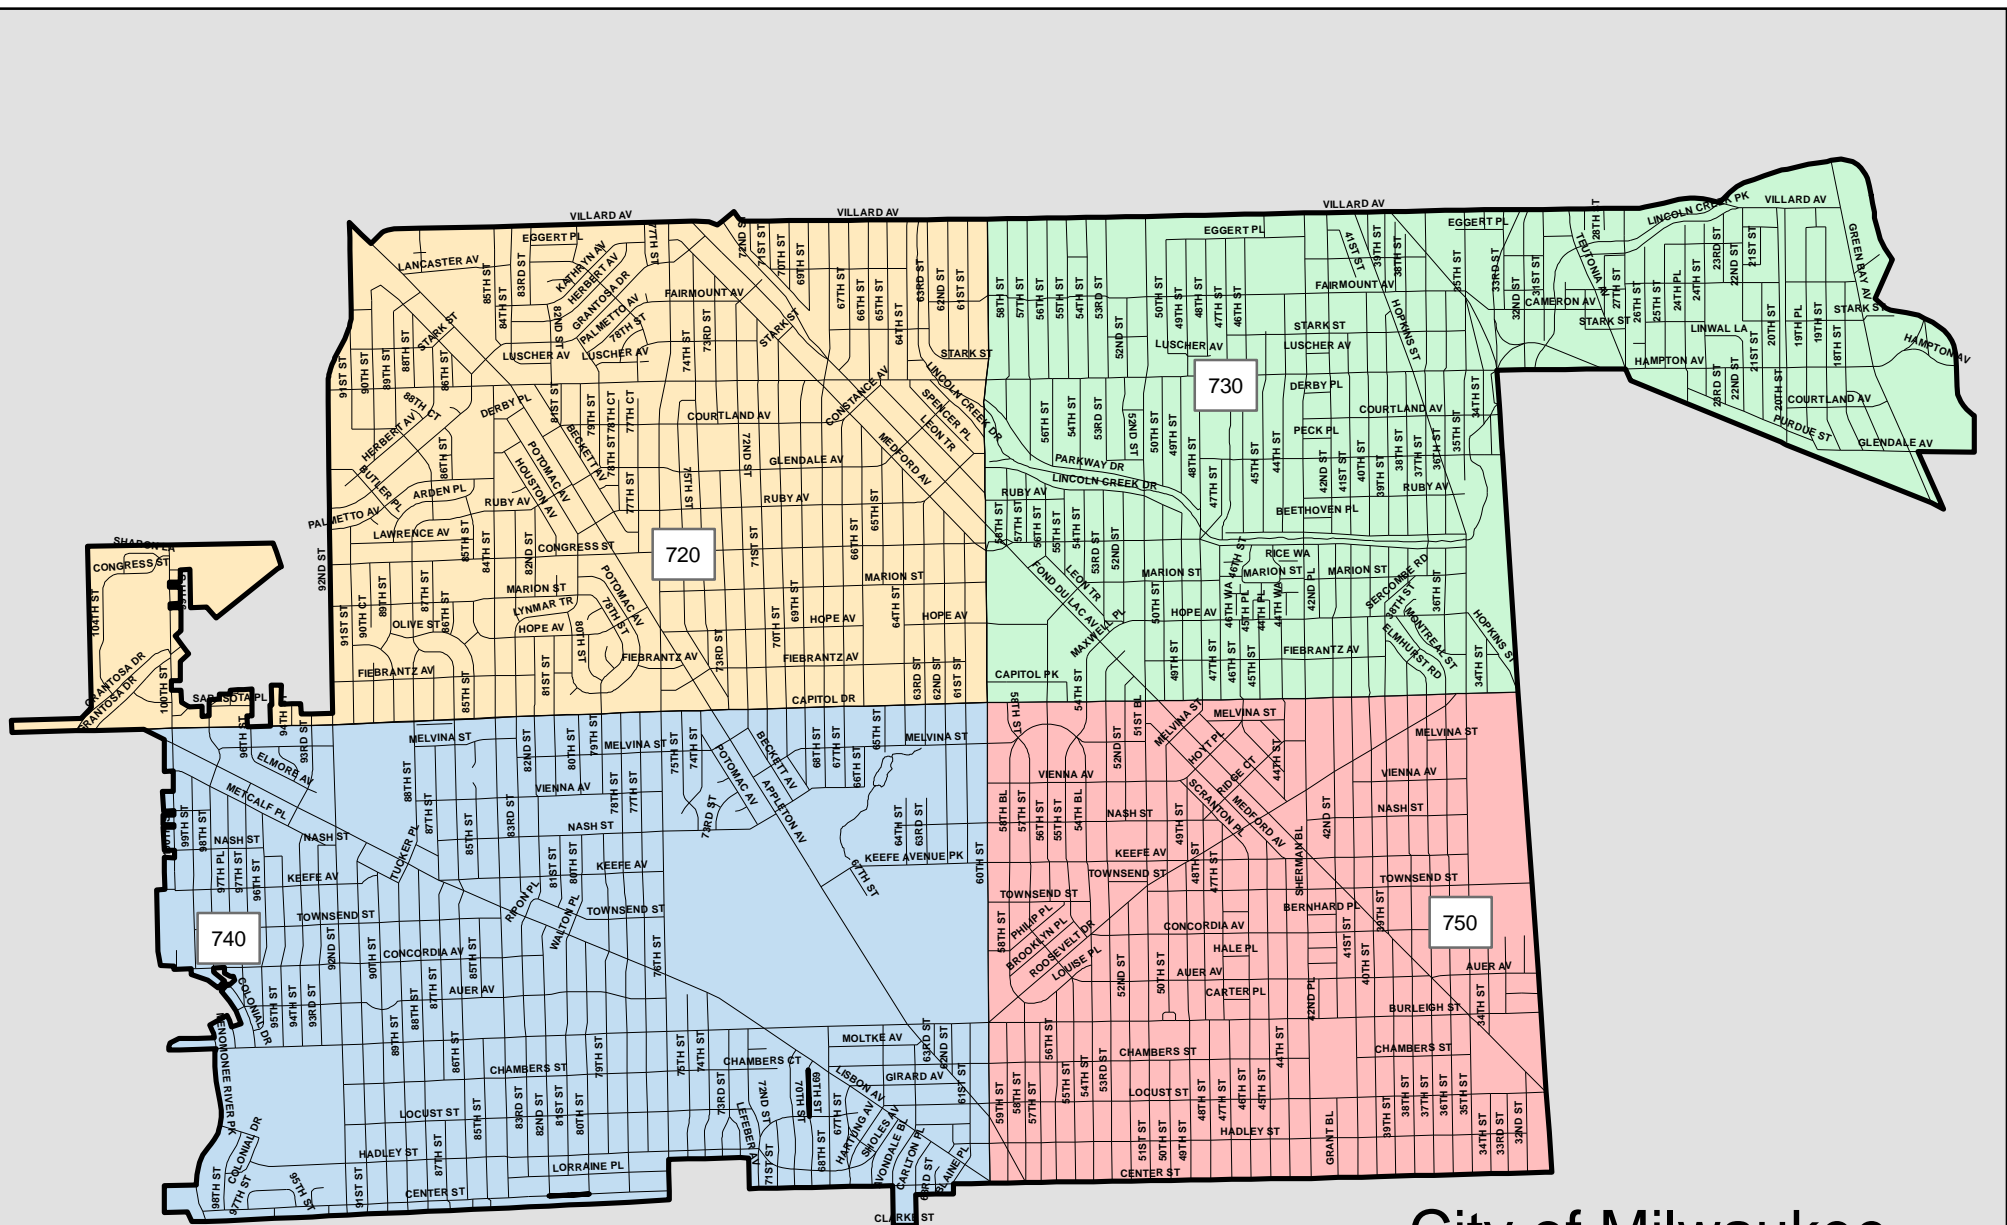

City of Milwaukee

District & Squad Area Boundaries

Effective Sunday, June 28, 2009

City of Milwaukee
 District Two
 Proposed
 Squad Area Boundaries

City of Milwaukee

District Three

Proposed Squad Area Boundaries

City of Milwaukee District Four Proposed Squad Area Boundaries

City of Milwaukee
District Five
Proposed
Squad Area Boundaries

City of Milwaukee

District Six

Proposed Squad Area Boundaries

0 0.25 0.5 1 Miles

City of Milwaukee
 District Seven
 Proposed
 Squad Area Boundaries