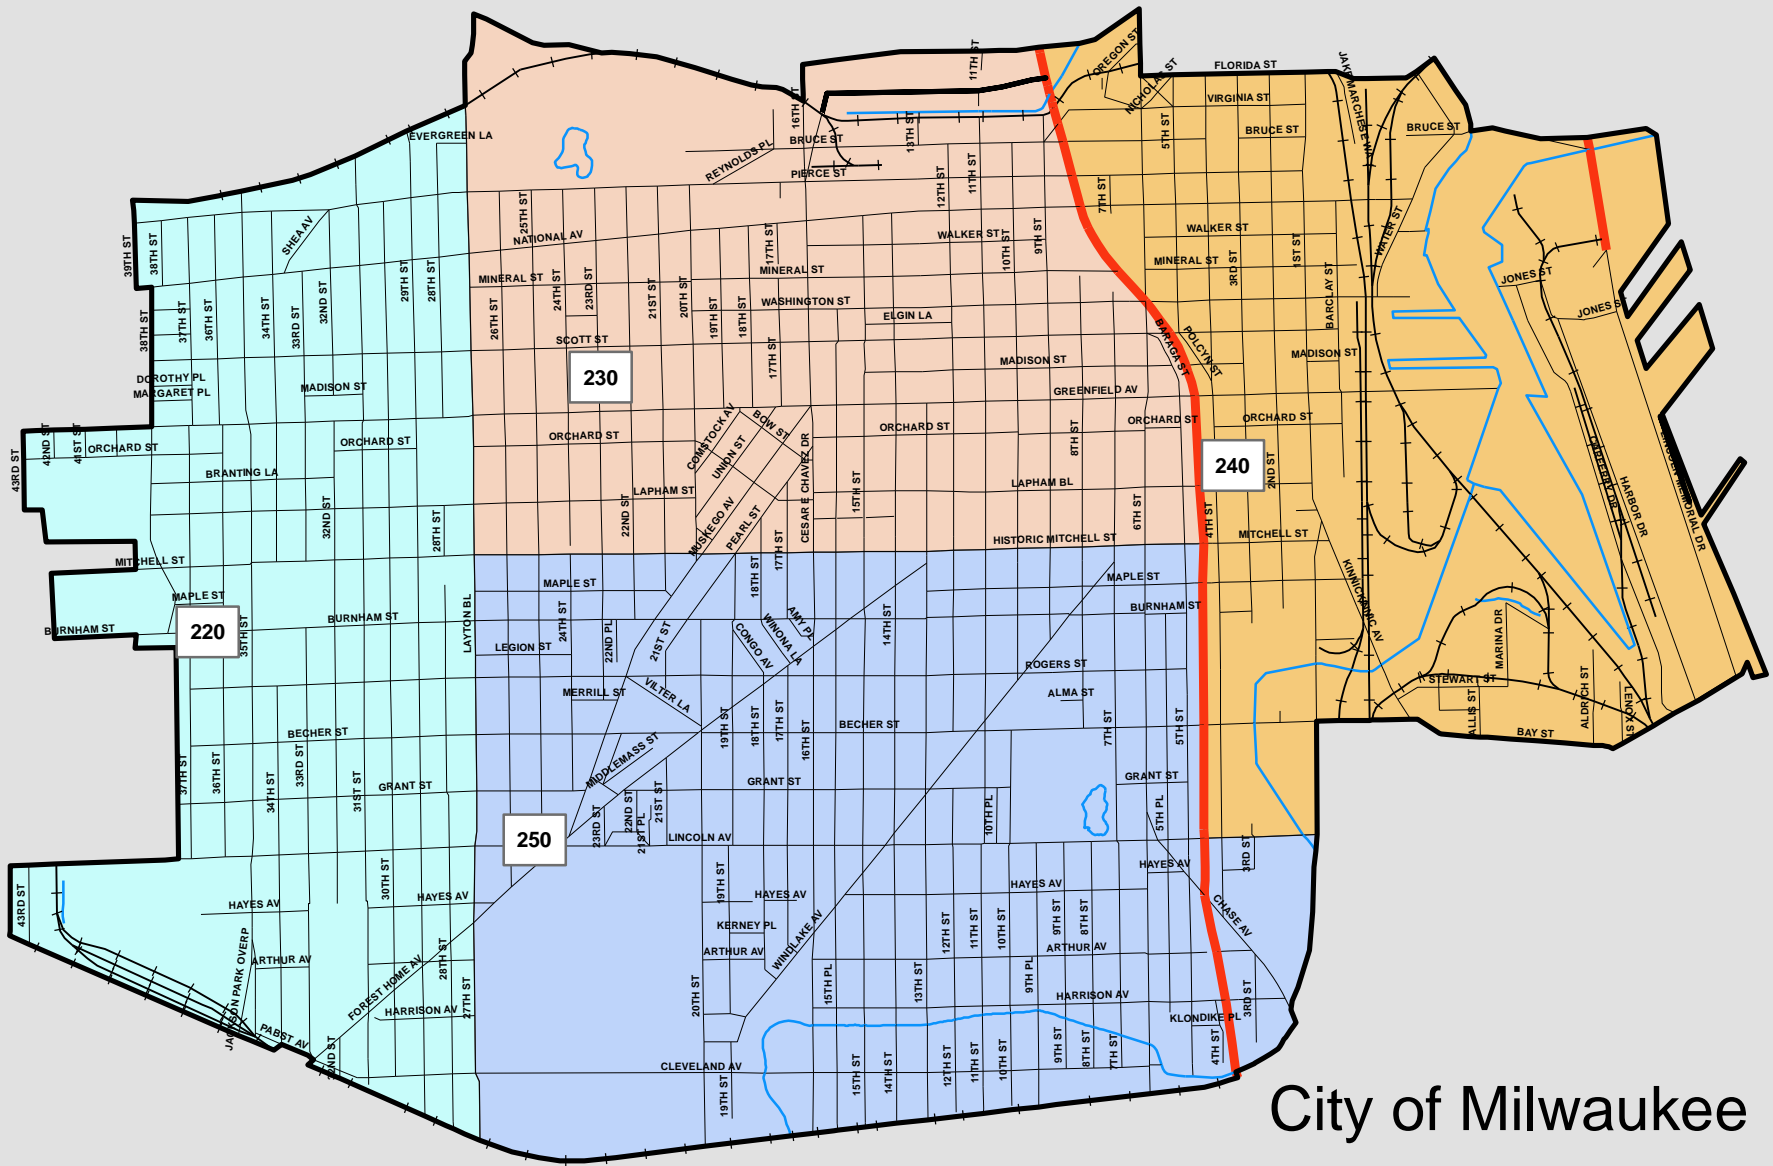

City of Milwaukee

District & Squad Area Boundaries

Effective Sunday, June 28, 2009

City of Milwaukee
 District Two
 Proposed
 Squad Area Boundaries

City of Milwaukee

District Three

Proposed Squad Area Boundaries

City of Milwaukee District Four Proposed Squad Area Boundaries

City of Milwaukee
District Five
Proposed
Squad Area Boundaries

City of Milwaukee

District Six

Proposed Squad Area Boundaries

0 0.25 0.5 1 Miles

City of Milwaukee
 District Seven
 Proposed
 Squad Area Boundaries