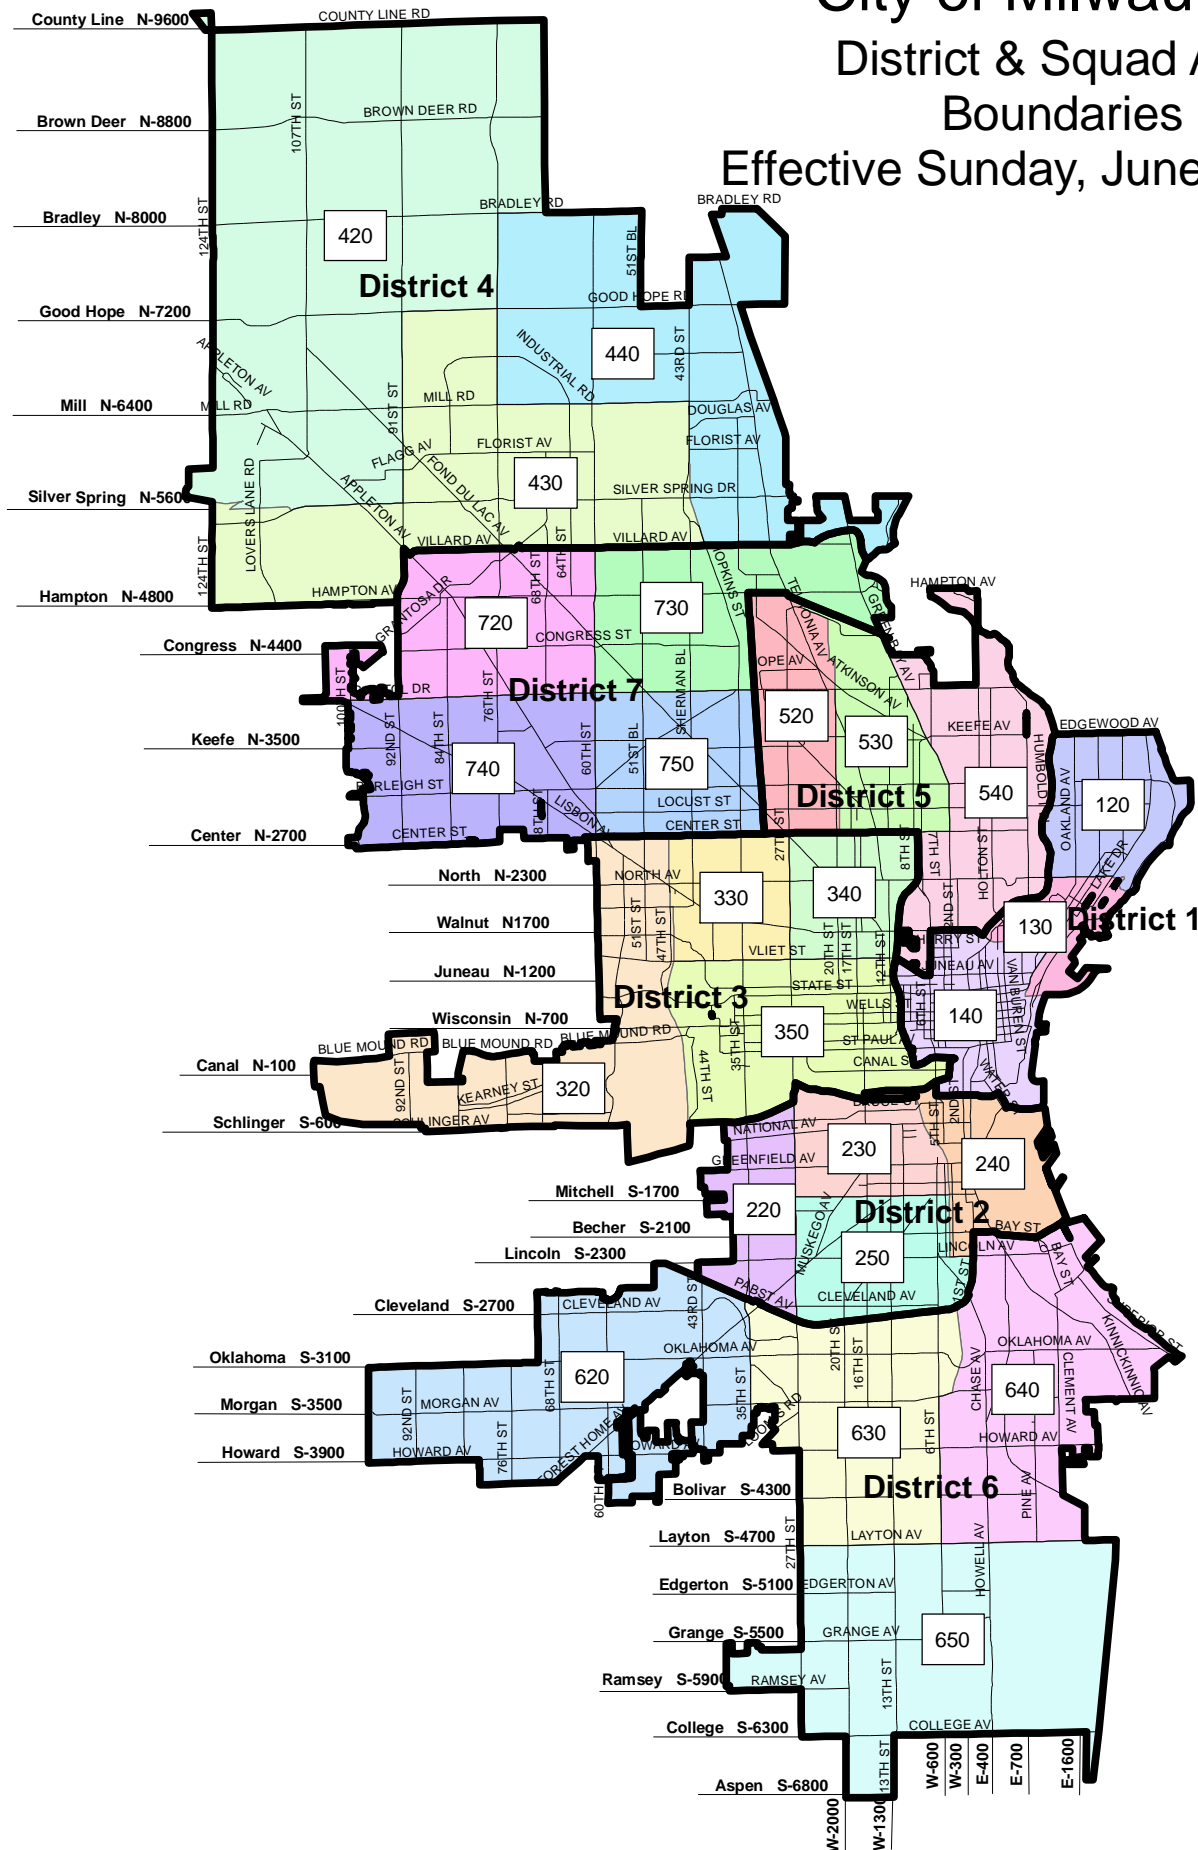

City of Milwaukee

District & Squad Area Boundaries

Effective Sunday, June 28, 2009

City of Milwaukee
 District Two
 Proposed
 Squad Area Boundaries

City of Milwaukee

District Three

Proposed Squad Area Boundaries

City of Milwaukee District Four Proposed Squad Area Boundaries

City of Milwaukee
District Five
Proposed
Squad Area Boundaries

City of Milwaukee

District Six

Proposed Squad Area Boundaries

0 0.25 0.5 1 Miles

City of Milwaukee
 District Seven
 Proposed
 Squad Area Boundaries