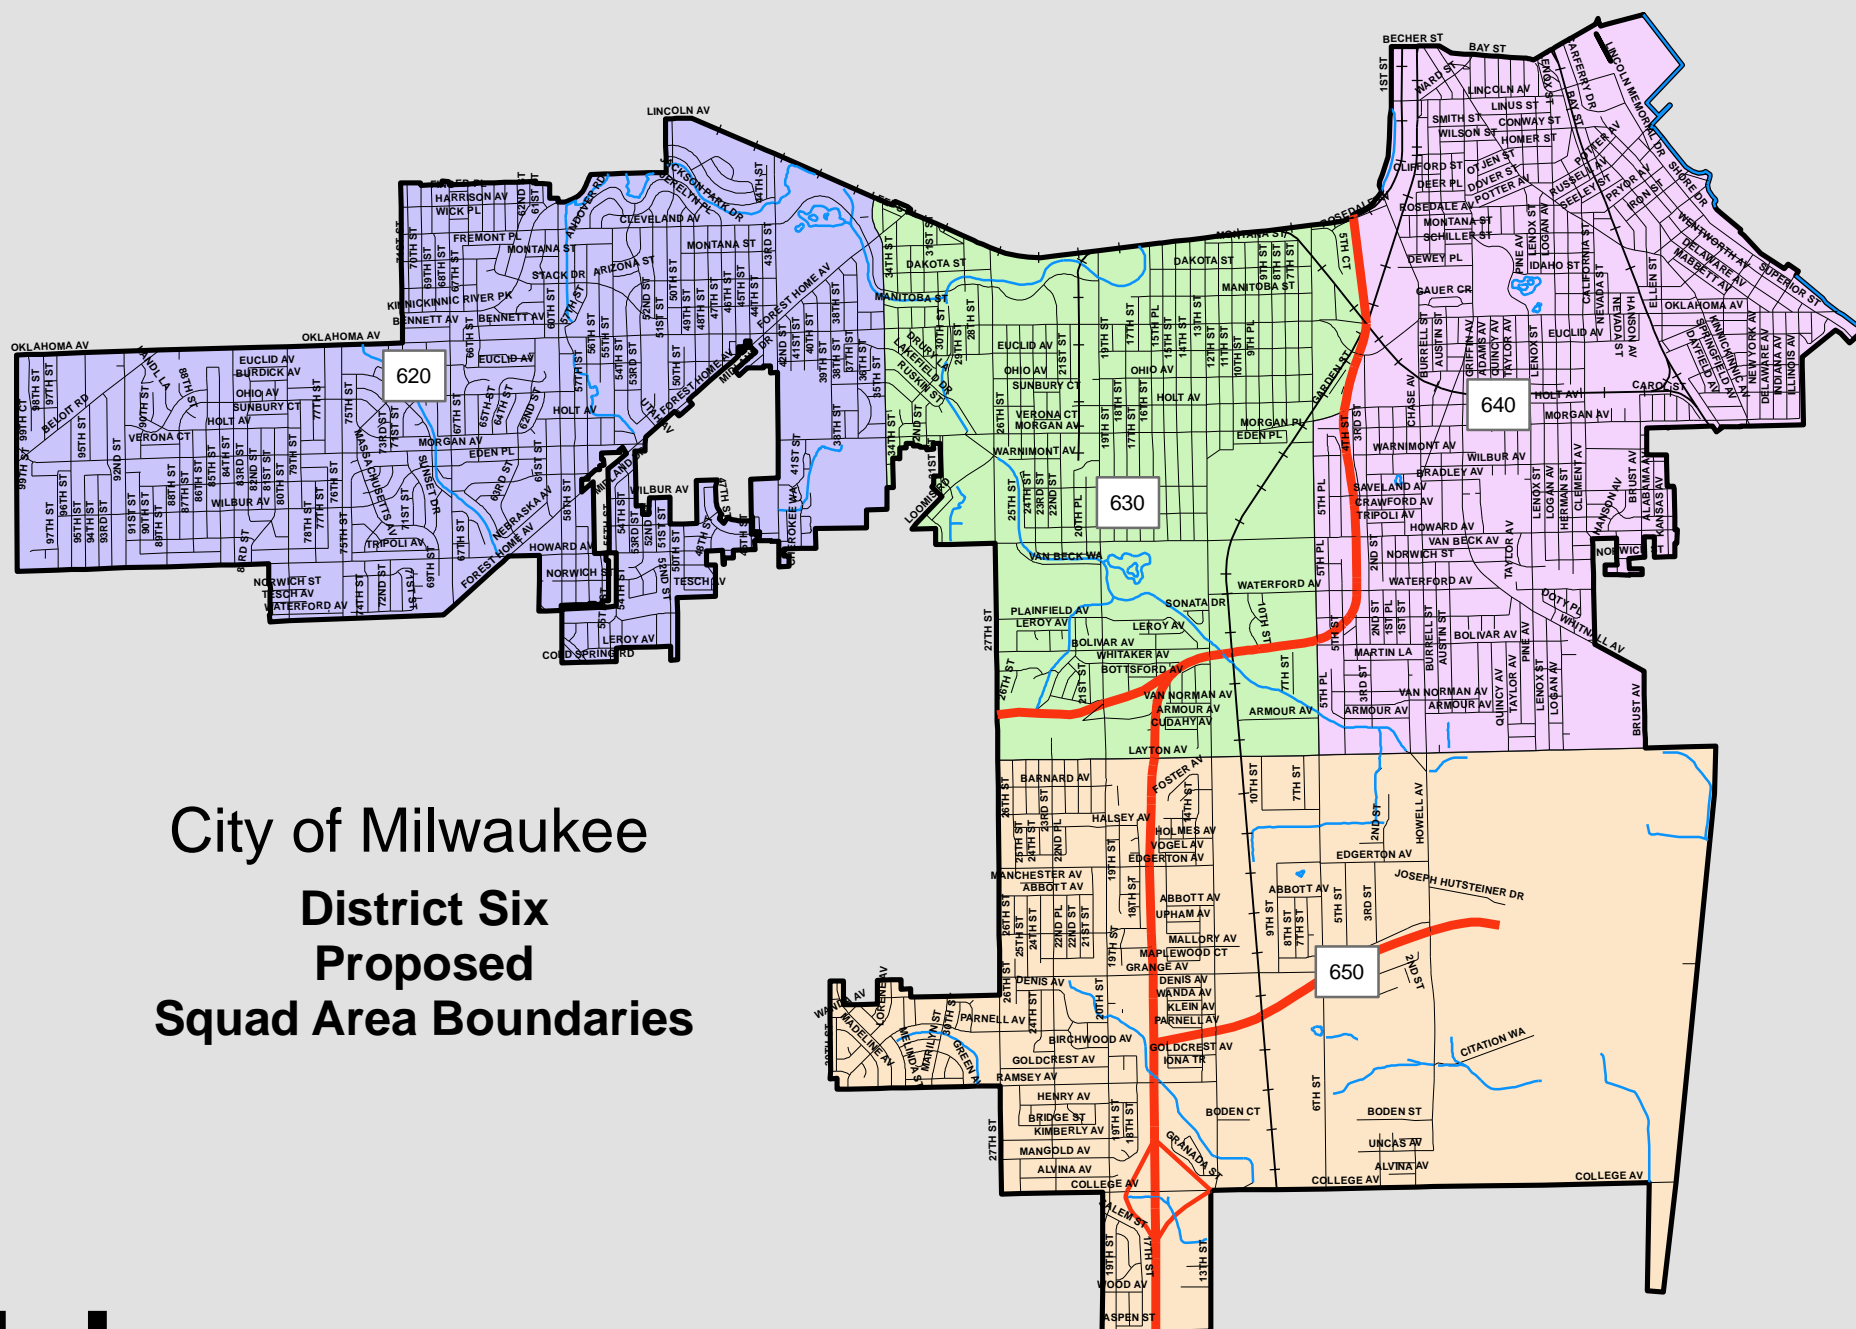

City of Milwaukee

District & Squad Area Boundaries

Effective Sunday, June 28, 2009

City of Milwaukee
 District Two
 Proposed
 Squad Area Boundaries

City of Milwaukee

District Three

Proposed Squad Area Boundaries

City of Milwaukee District Four Proposed Squad Area Boundaries

City of Milwaukee
District Five
Proposed
Squad Area Boundaries

City of Milwaukee

District Six

Proposed Squad Area Boundaries

0 0.25 0.5 1 Miles

City of Milwaukee
 District Seven
 Proposed
 Squad Area Boundaries