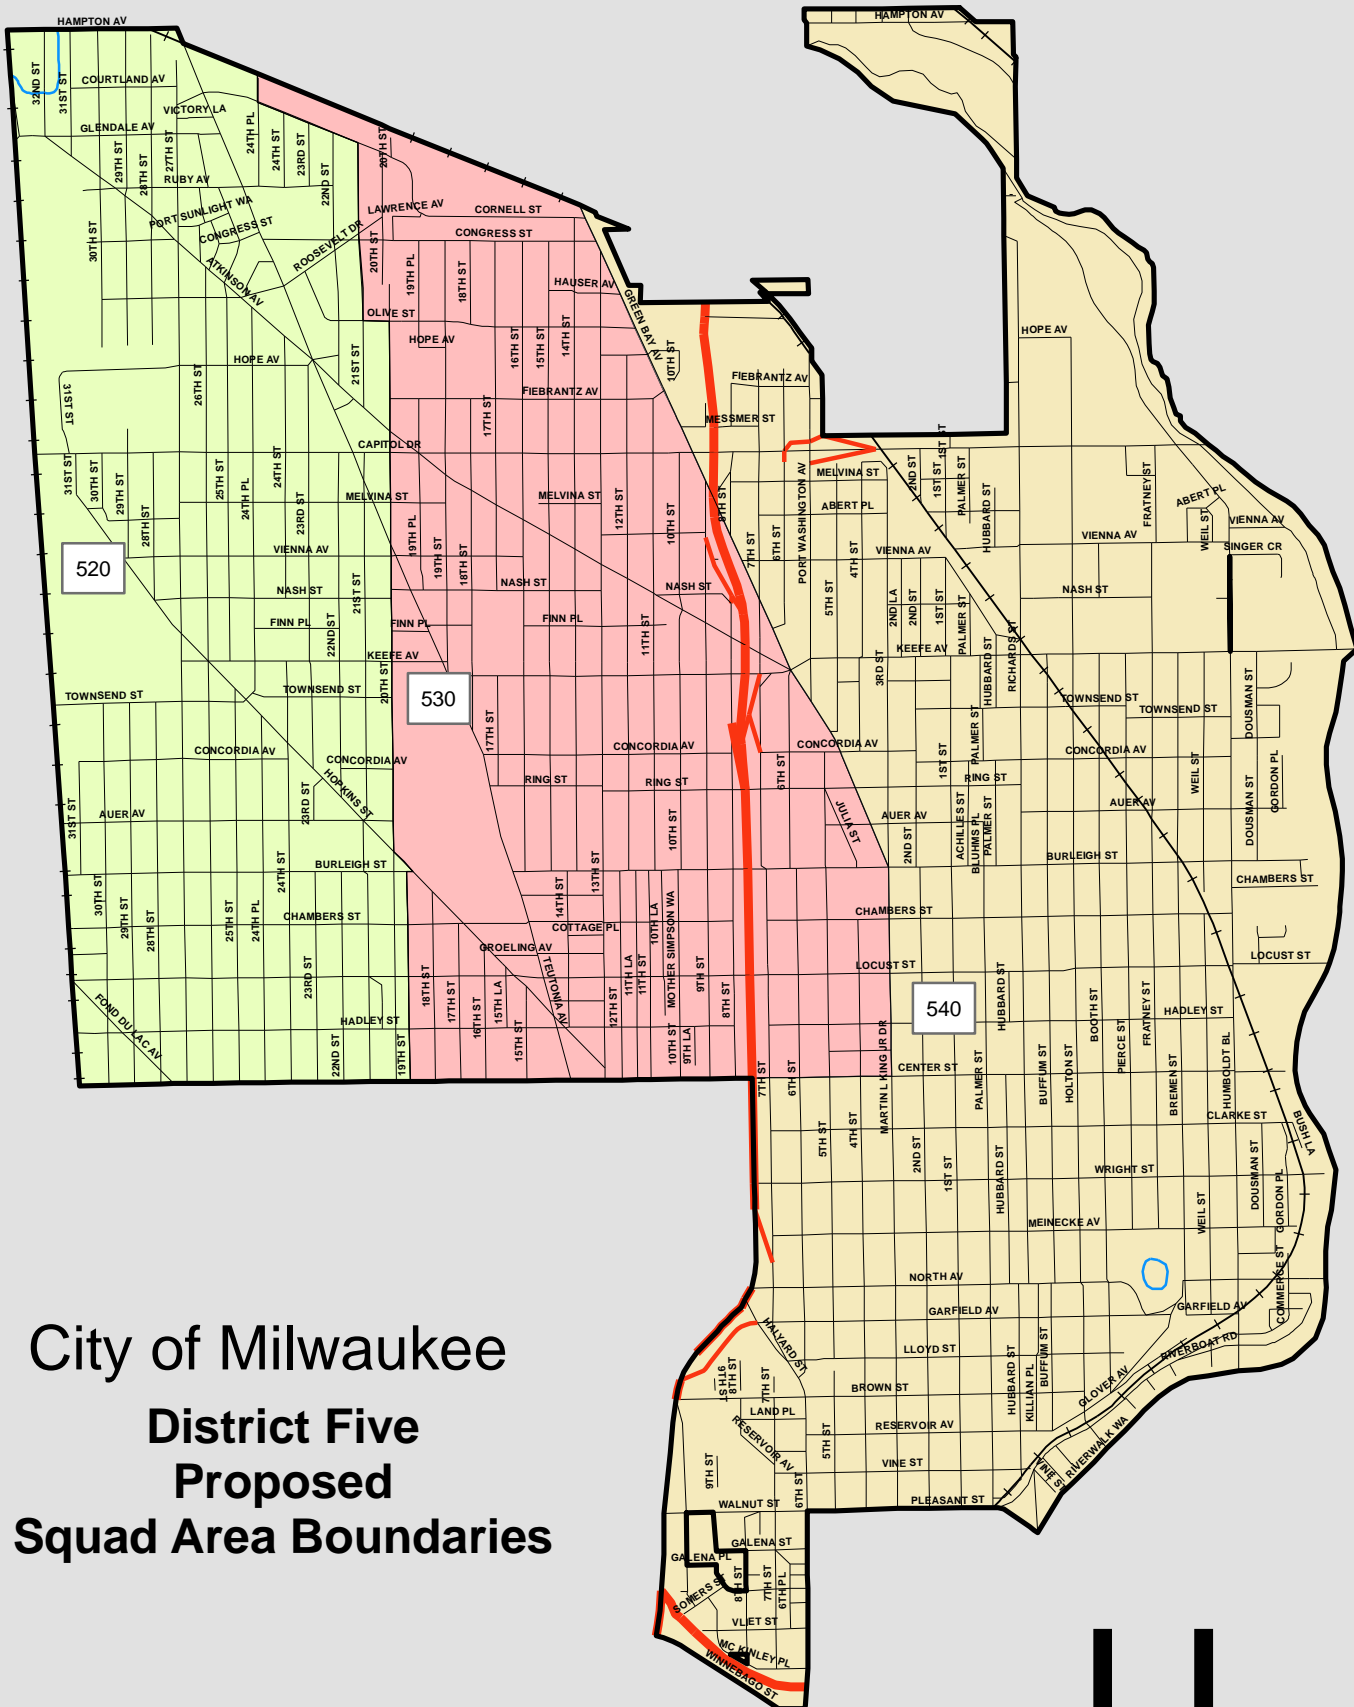

City of Milwaukee

District & Squad Area Boundaries

Effective Sunday, June 28, 2009

City of Milwaukee
 District Two
 Proposed
 Squad Area Boundaries

City of Milwaukee

District Three

Proposed Squad Area Boundaries

City of Milwaukee District Four Proposed Squad Area Boundaries

City of Milwaukee
District Five
Proposed
Squad Area Boundaries

City of Milwaukee

District Six

Proposed Squad Area Boundaries

0 0.25 0.5 1 Miles

City of Milwaukee
 District Seven
 Proposed
 Squad Area Boundaries