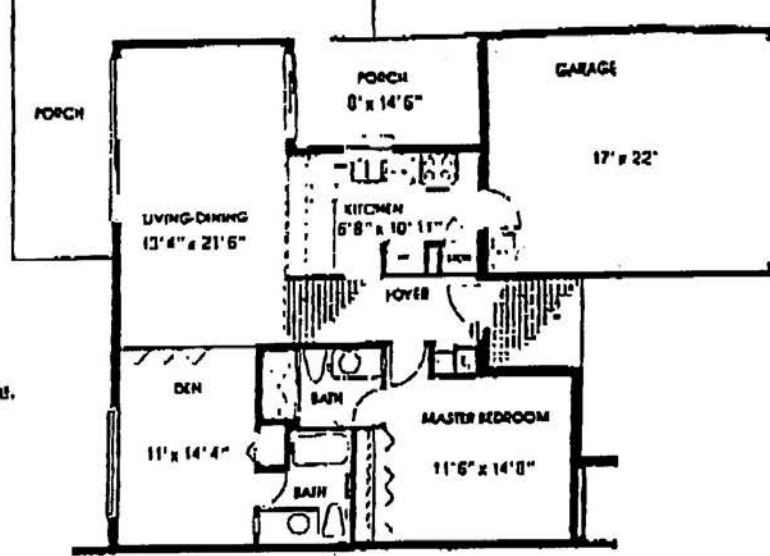

Brae Burn

All dimensions shown here are approximate.

UNIT A 1 BEDROOM 2 BATH DEN 1100 Sq. Ft. under air

UNIT B 2 BEDROOM 2 BATH 1264 Sq. Ft. under air

UNIT C 2 BEDROOM 2 BATH DEN 1550 Sq. Ft. under air