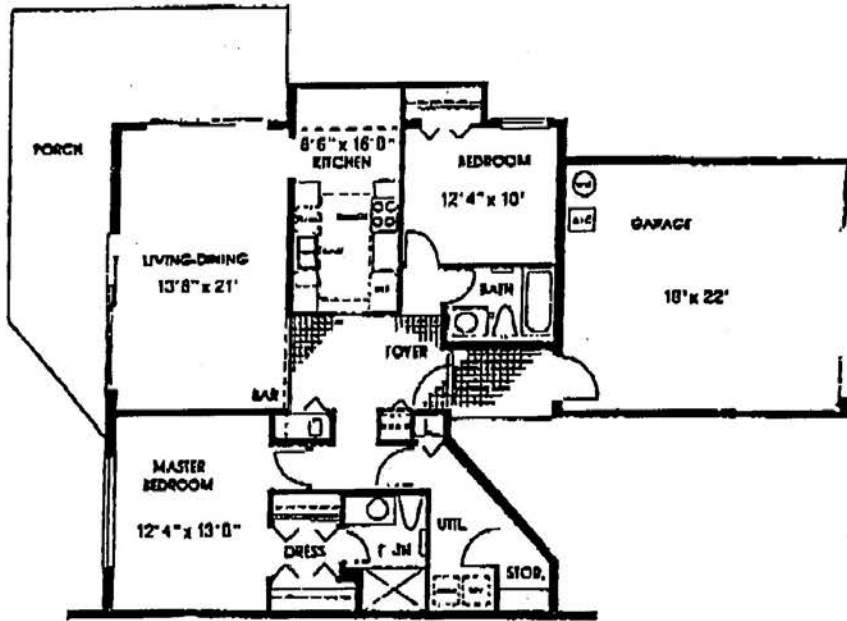

Brae Burn

All dimensions shown here are approximate.

UNIT A 1 BEDROOM 2 BATH DEN 1100 Sq. Ft. under air

UNIT B 2 BEDROOM 2 BATH 1264 Sq. Ft. under air

UNIT C 2 BEDROOM 2 BATH DEN 1550 Sq. Ft. under air