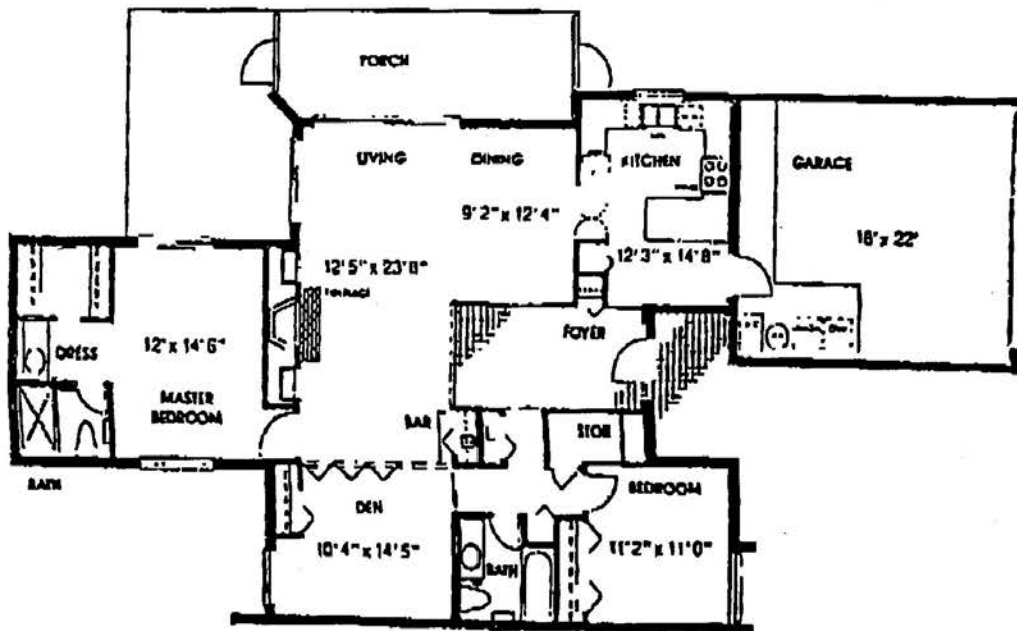

Brae Burn

All dimensions shown here are approximate.

UNIT A 1 BEDROOM 2 BATH DEN 1100 Sq. Ft. under air

UNIT B 2 BEDROOM 2 BATH 1264 Sq. Ft. under air

UNIT C 2 BEDROOM 2 BATH DEN 1550 Sq. Ft. under air