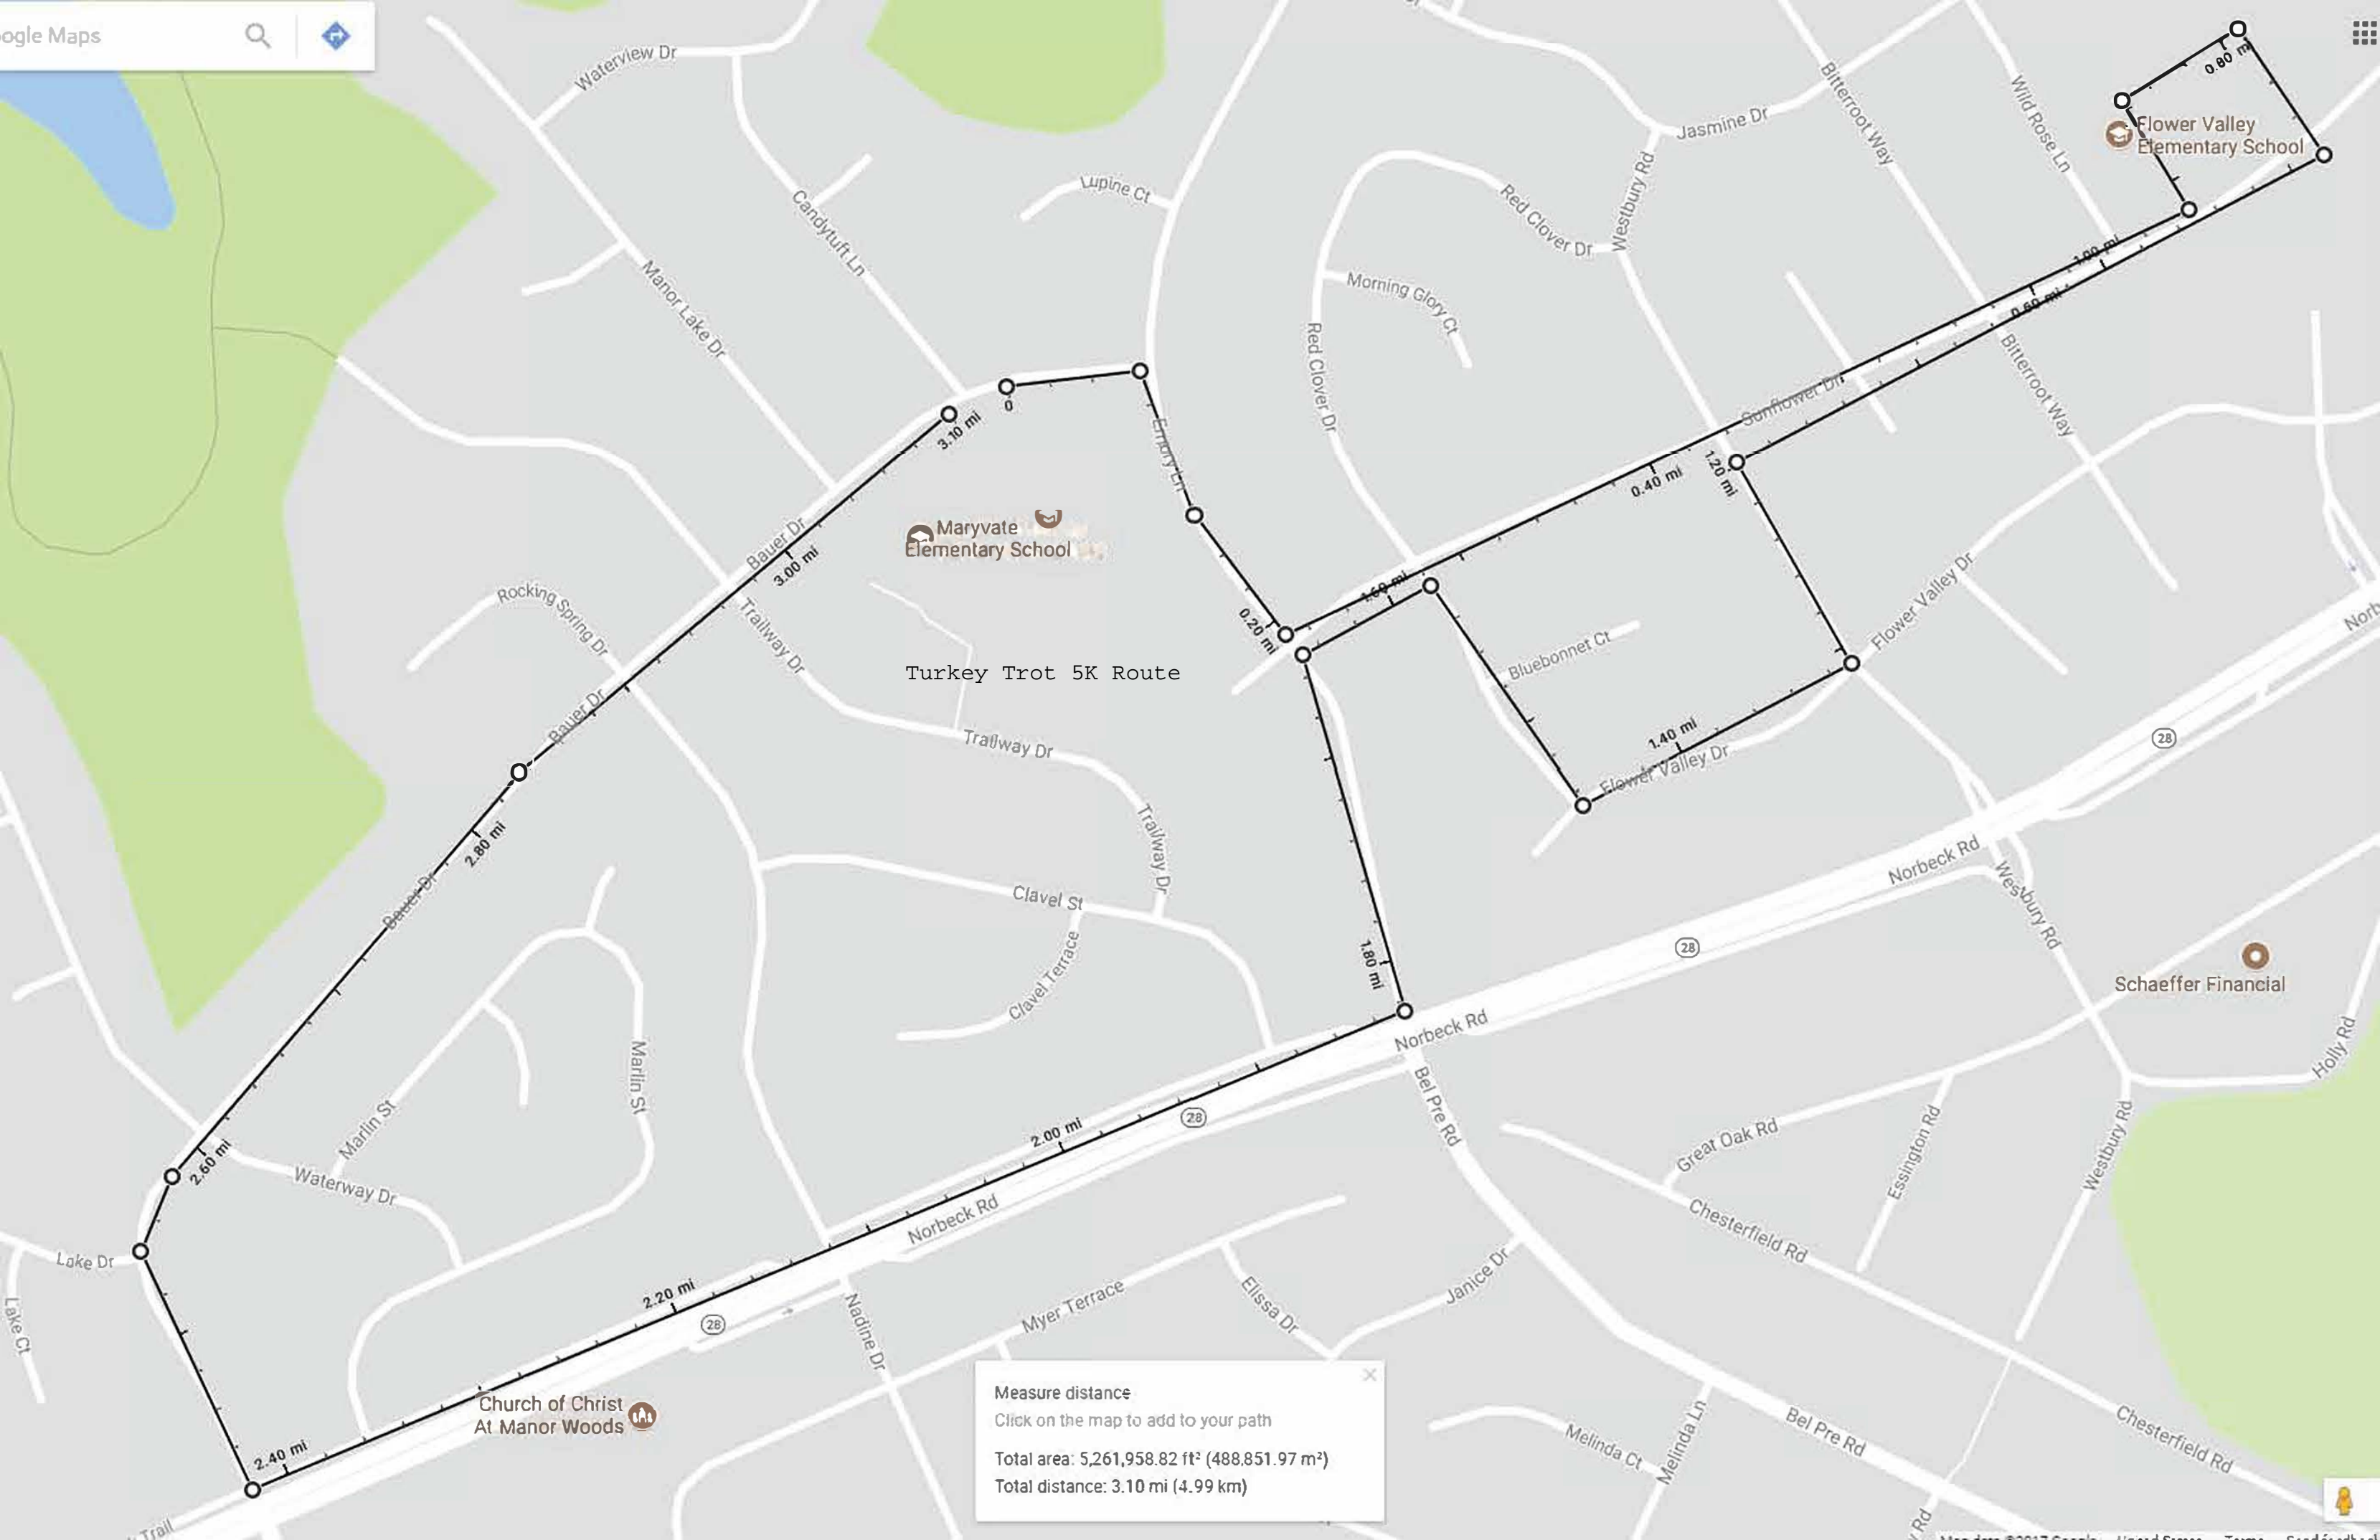

Maryvale Elementary School

Turkey Trot 1 Mile Route

Turkey Trot 5K Route

Maryvate Elementary School

Flower Valley Elementary School

Schaeffer Financial

Church of Christ At Manor Woods

Measure distance ✕

Click on the map to add to your path

Total area: 5,261,958.82 ft<sup>2</sup> (488,851.97 m<sup>2</sup>)

Total distance: 3.10 mi (4.99 km)