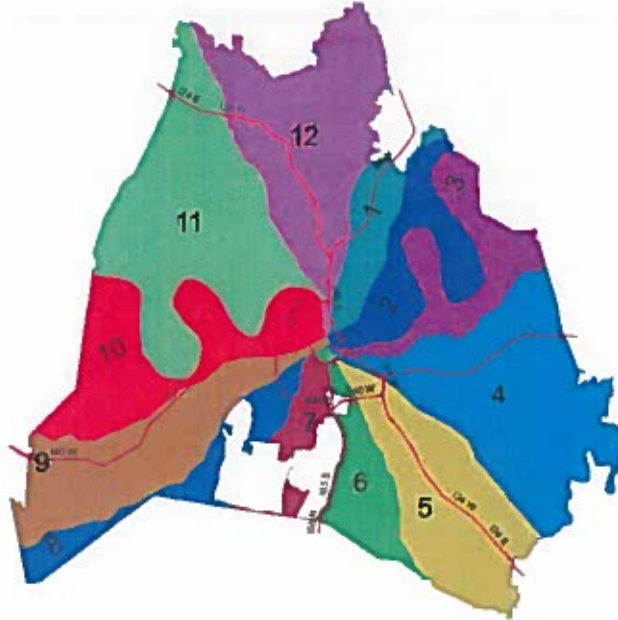

# Metro Nashville Public Works

Improving the Quality of Life for Nashvillians and our Visitors

*Pick up may be delayed by several d  
Aug 21 was picked up on Aug 26.*

I LIVE IN AREA 2

## 2020 – 2021 Brush Collection Schedule

Area 8	July 7, 2020	October 6, 2020	January 5, 2021	April 1, 2021
Area 9	July 14, 2020	October 13, 2020	January 8, 2021	April 7, 2021
Area 10	July 24, 2020	October 23, 2020	January 18, 2021	April 20, 2021
Area 11	July 31, 2020	October 30, 2020	January 28, 2021	April 27, 2021
Area 12	August 6, 2020	November 5, 2020	February 3, 2021	May 5, 2021
Area 1	August 13, 2020	November 13, 2020	February 10, 2021	May 12, 2021
Area 2	August 21, 2020	November 19, 2020	February 17, 2021	May 20, 2021
Area 3	August 31, 2020	November 30, 2020	February 24, 2021	May 28, 2021
Area 4	September 8, 2020	December 8, 2020	March 5, 2021	June 8, 2021
Area 5	September 15, 2020	December 14, 2020	March 11, 2021	June 11, 2021
Area 6	September 22, 2020	December 18, 2020	March 18, 2021	June 22, 2021
Area 7	September 29, 2020	December 29, 2020	March 26, 2021	June 29, 2021