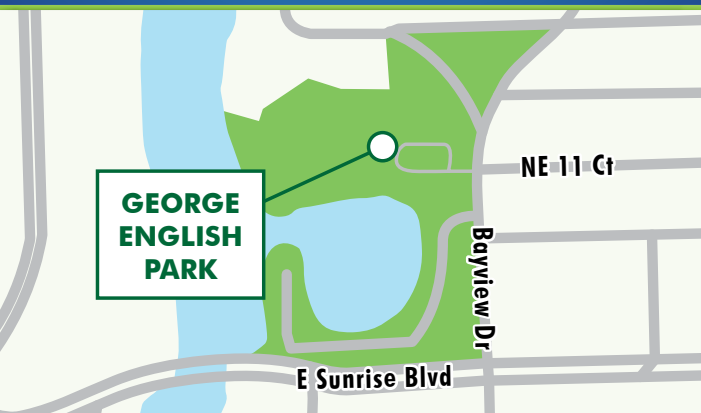

WORKSHOP LOCATION

George English Park

1101 Bayview Park | Fort Lauderdale

MORE INFORMATION

www.fortlauderdale.gov/nla

nla@fortlauderdale.gov

(954) 828-6653

CONNECT WITH US!

[/cityoffortlauderdale](https://www.facebook.com/cityoffortlauderdale)

[@FTLCityNews](https://twitter.com/FTLCityNews)

[/cityoffortlauderdale](https://www.instagram.com/cityoffortlauderdale)

Nextdoor

Join your neighborhood online at www.nextdoor.com. Nextdoor is a free private social networking site for your neighborhood that connects neighbors. For more information, please call (954) 828-4746 or email publicaffairs@fortlauderdale.gov.