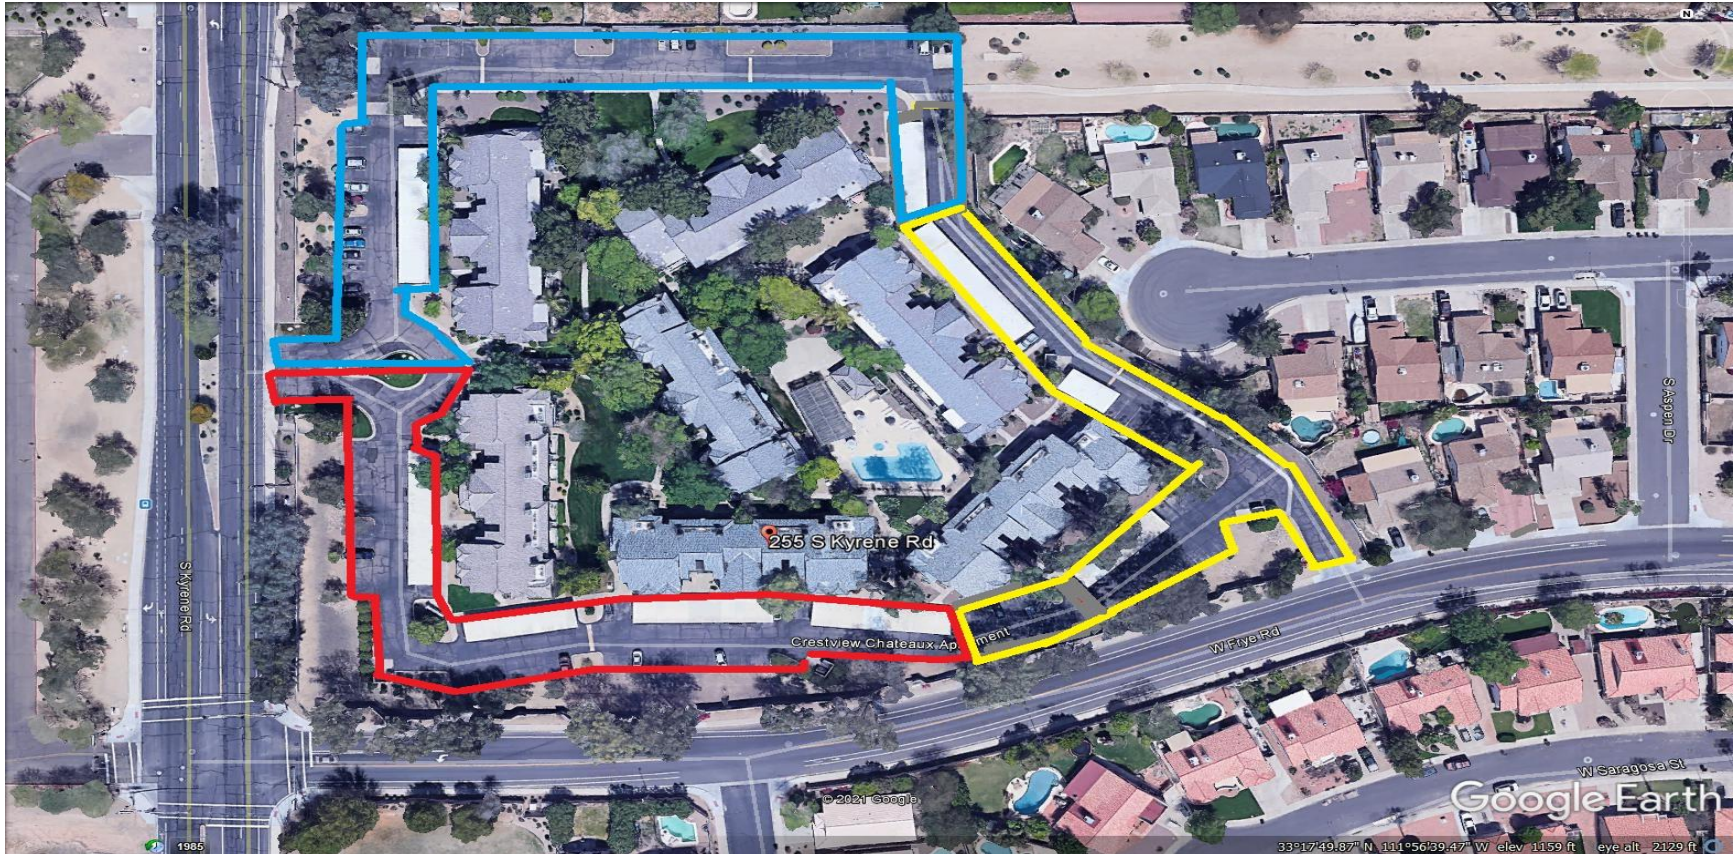

CRESTVIEW CHATEAUX DRIVEWAYS AND PARKING RESURFACING SCHEDULE

Section 1 RED (REVISED) - this section is closed 7am on Thursday 8/26 and is opened by 2pm on Friday 8/27

Section 2 YELLOW (REVISED) - this section is closed 7am on Tuesday 8/31 and is opened by 2pm on Wednesday 9/1

Section 3 BLUE (REVISED) - this section is closed 9am on Wednesday 9/8 and is opened by 2pm on Thursday 9/9