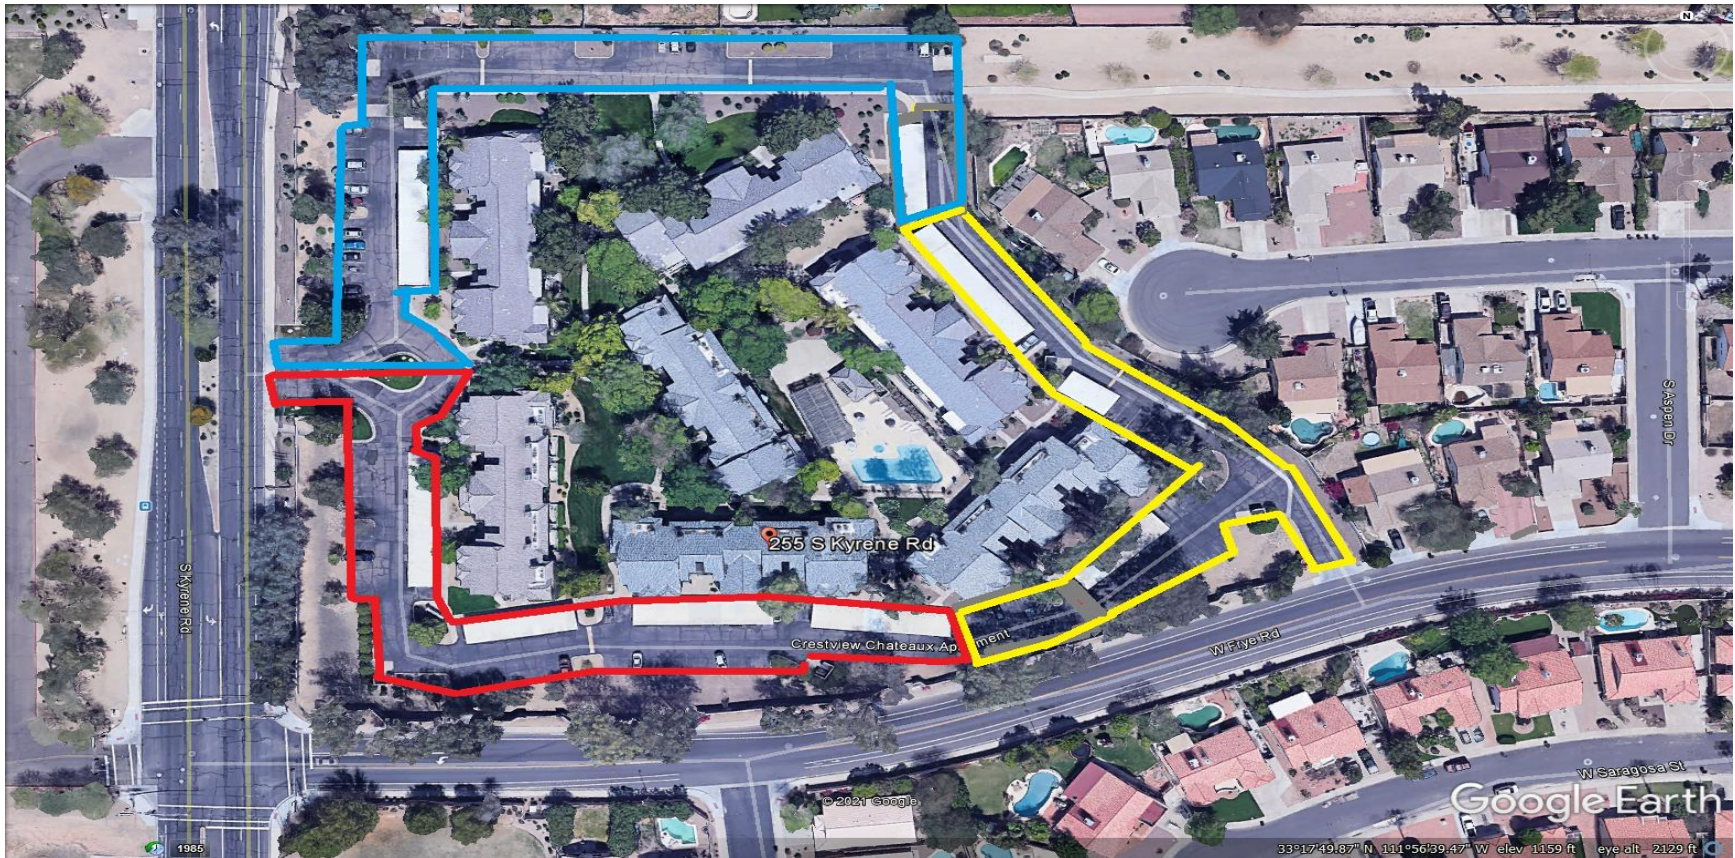

CRESTVIEW CHATEAUX RESURFACING SCHEDULE WO 116747

Section 1 RED (REVISED)- this section is closed 7am Thursday 8/26 and is opened by 2pm Friday 8/27

Section 2 YELLOW (REVISED)- this section is closed 7am Tuesday 10/26 and is opened by 2pm Wednesday 10/27

Section 3 BLUE (REVISED)- this section is closed 9am Wednesday 9/8 and is opened by 2pm Thursday 9/9